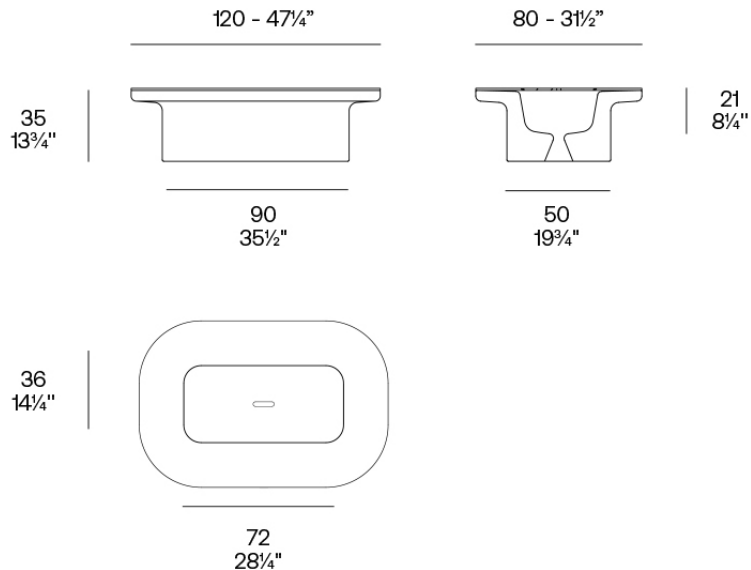

Weight: 16 Kg

Luna. Mesa Almacenaje
Luna. Storage Table
54852

Finishes

finishes

BASIC

Ref. 54852

crema

purjai red