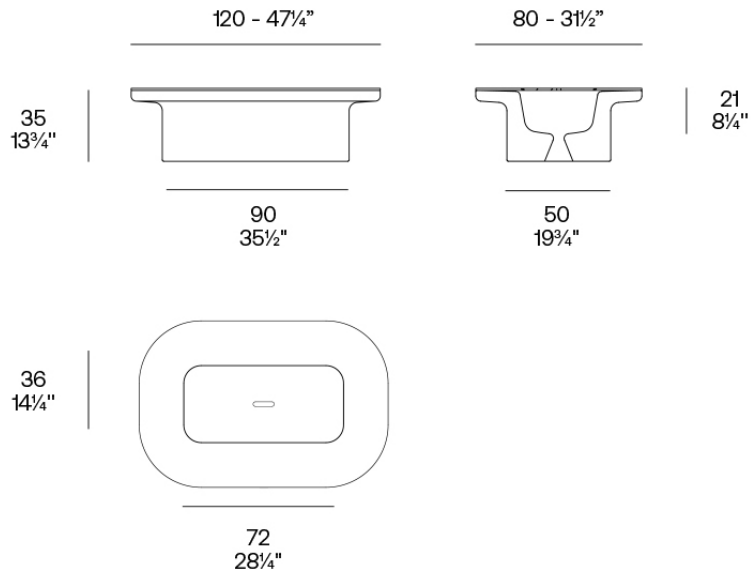

Weight: 16 Kg

Luna. Mesa Almacenaje
Luna. Storage Table
54852

Finishes

finishes

BASIC

Ref. 54852

white 2001

ecru 2003