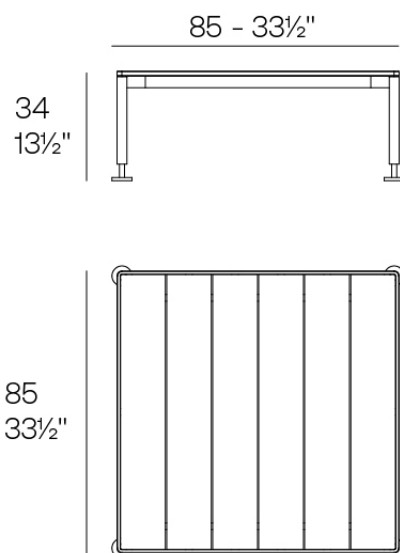

The polished aluminium legs add a touch of elegance and shine. Available in a wide variety of colours for both the aluminium frame and the HPL surface.

Weight: 31.91 Kg

HAMPTONS Mesa Baja 85x85x34  
HAMPTONS Low Table 33 1/2"x33 1/2"x13 1/2"