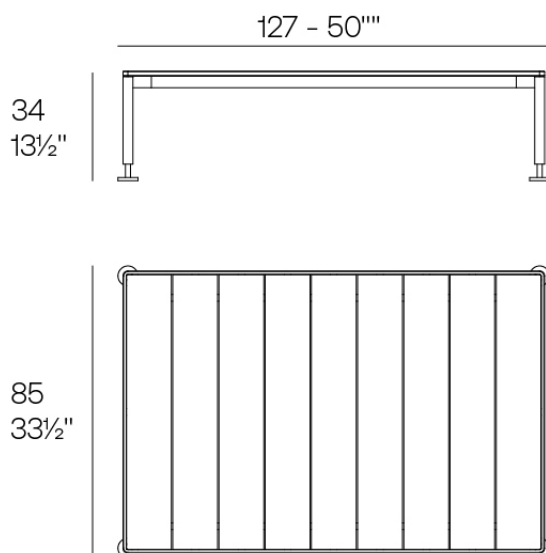

Info

Description

The low table in the collection stands out for its aluminium structure, which makes it lightweight and sturdy, ideal for outdoor use. The surface is made of HPL sheets, a durable and easy to maintain material.

The polished aluminium legs add a touch of elegance and shine. Available in a wide variety of colours for both the aluminium frame and the HPL surface.

Weight: 34.74 Kg

HAMPTONS Mesa Baja 127x85x33 1/2
HAMPTONS Low Table 50"x33 1/2"x13 1/2"