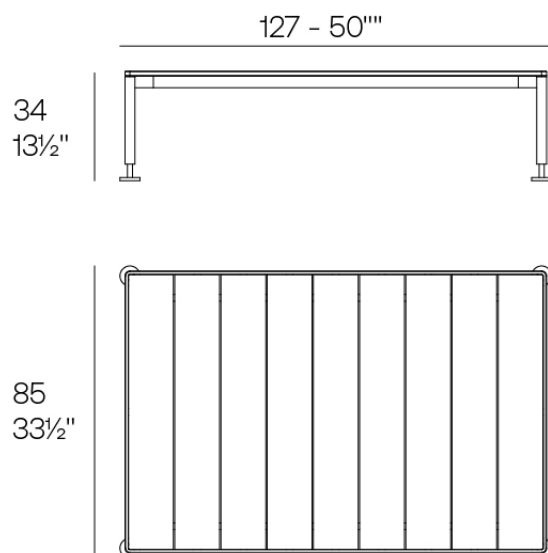

Info

Description

The low table in the collection stands out for its aluminium structure, which makes it lightweight and sturdy, ideal for outdoor use. The surface is made of HPL sheets, a durable and easy to maintain material.

The polished aluminium legs add a touch of elegance and shine. Available in a wide variety of colours for both the aluminium frame and the HPL surface.

Weight: 34.74 Kg

HAMPTONS Mesa Baja 127x85x33 1/2
HAMPTONS Low Table 50"x33 1/2"x13 1/2"