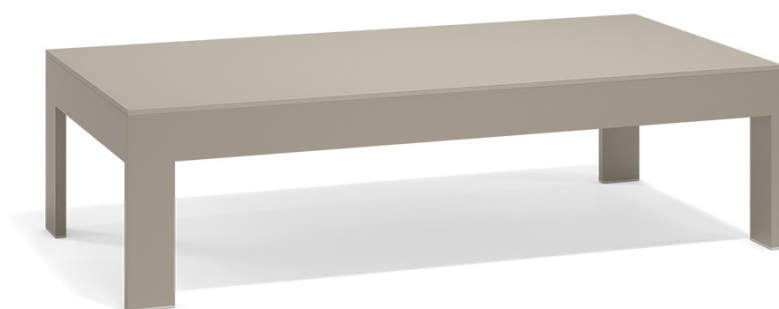

Posidonia coffee table 60x100x40

by Ramón Esteve

Info

Description

Weight: 20.15 Kg

Finishes

finishes

ALUMINIUM

Ref. 54764

white

smoked

ecru

tortora

cream

camel

clay