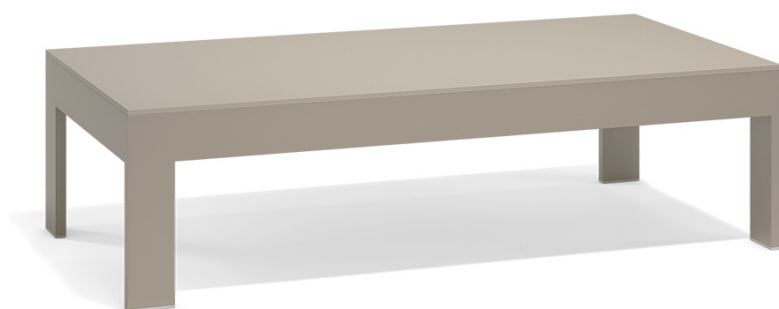

Posidonia coffee table 60x100x40

by Ramón Esteve

Info

Description

Weight: 20.15 Kg

Finishes

finishes

ALUMINIUM

Ref. 54764

white

smoked

ecru

tortora

cream

camel

clay

Lacquered aluminium profile.