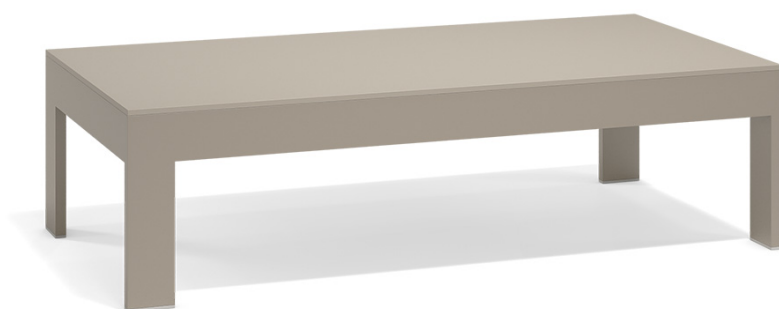

Posidonia coffee table 60x100x33

by Ramón Esteve

Info

Description

Weight: 20.15 Kg

Finishes

finishes

ALUMINIUM

Ref. 54763

white

smoked

ecru

tortora

cream

camel

clay

Lacquered aluminium profile.