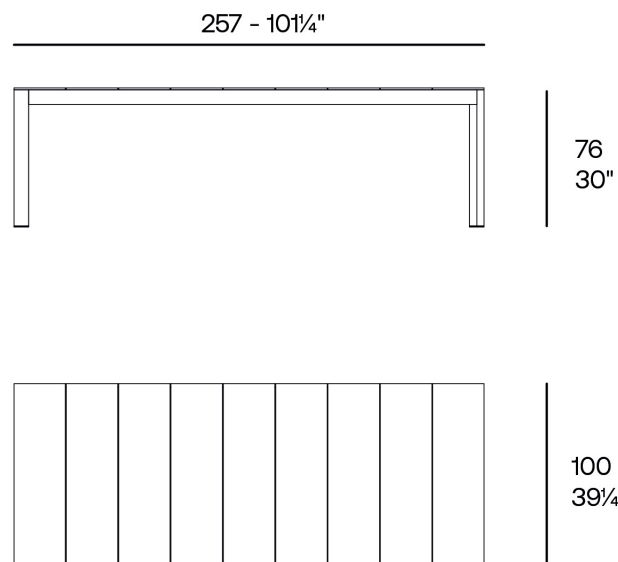

Posidonia dining table 100x250x76

by Ramón Esteve

Info

Description

Weight: 44.99 Kg

POSIDONIA Mesa Comedor 257x100x76
POSIDONIA Dining Table 10 1/4"x39 1/4"x30"

Finishes

finishes