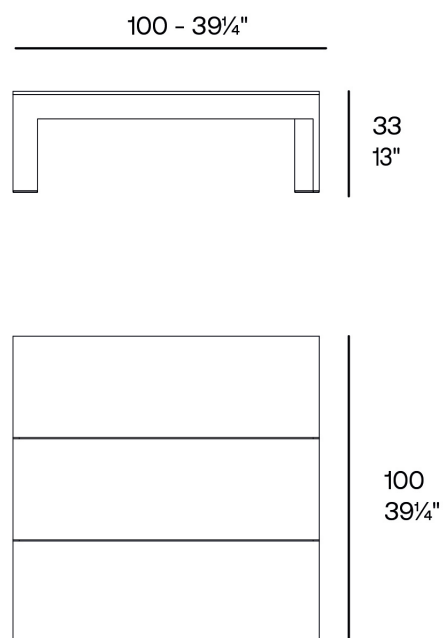

Posidonia low table 100x100x33

by Ramón Esteve

Info

Description

Weight: 17.36 Kg

POSIDONIA Mesa 100x100x33
POSIDONIA Table 39¹/₄"x39¹/₄"x13"

Finishes

finishes