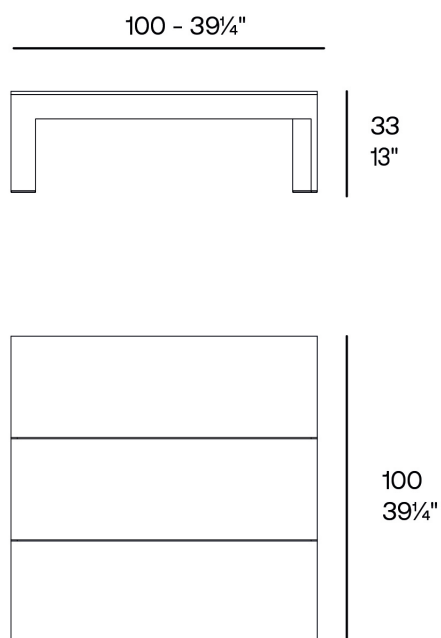

Posidonia low table 100x100x33

by Ramón Esteve

Info

Description

Weight: 17.36 Kg

POSIDONIA Mesa 100x100x33
POSIDONIA Table 39/4"x39/4"x13"

Finishes

finishes