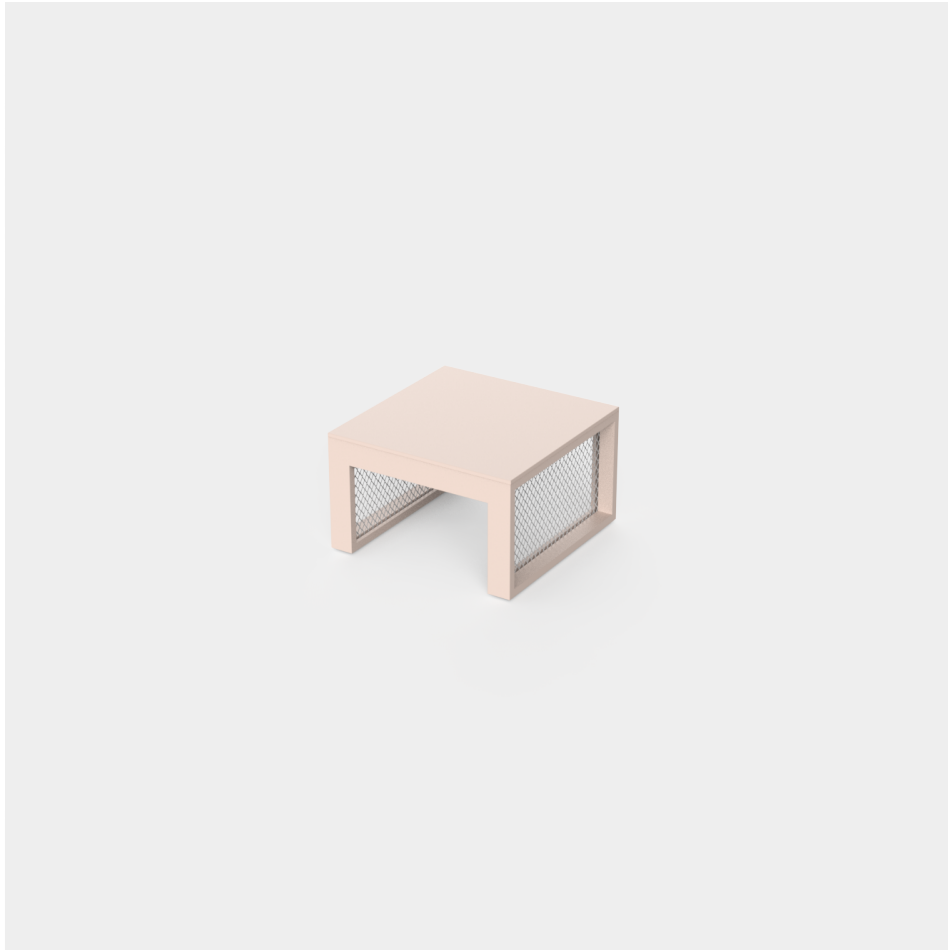

The factory table sun lounger

by Ramón Esteve

The Factory Collection, designed by Ramon Esteve for Vondom, is **characterized by its aluminum profile and the “deployé” weave**. Discover this collection of aluminum outdoor furniture composed of a modular sofa, an armchair, a lounger, a side table, a lamp, a coffee table, a high table, chairs, and a room divider.

Info

Description

Composing of an aluminum profile and deployed mesh, all materials and components are resistant to extreme weather conditions. Available in different finishes.

Weight: 5.74 Kg

THE FACTORY Mesa Tumbona
THE FACTORY Table Sun Lounger

Finishes

finishes

ALUMINIUM

Ref. 54623

white

british gray

traffic gray

black