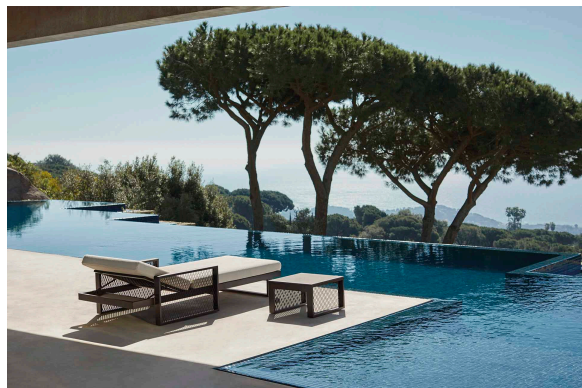

VONDOM

Ambients