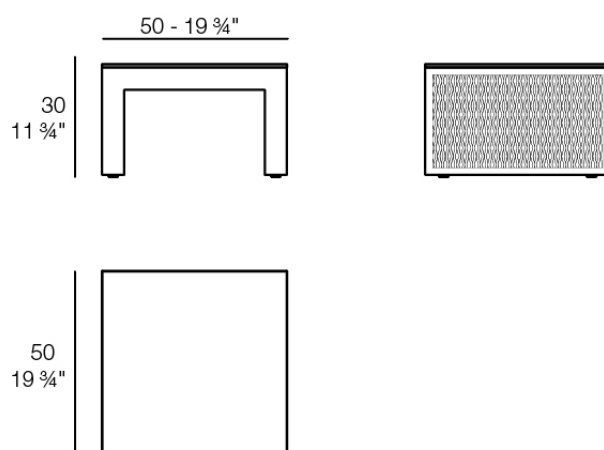

Info

Description

Composing of an aluminum profile and deployed mesh, all materials and components are resistant to extreme weather conditions. Available in different finishes.

Weight: 5.74 Kg

THE FACTORY Mesa Tumbona
THE FACTORY Table Sun Lounger