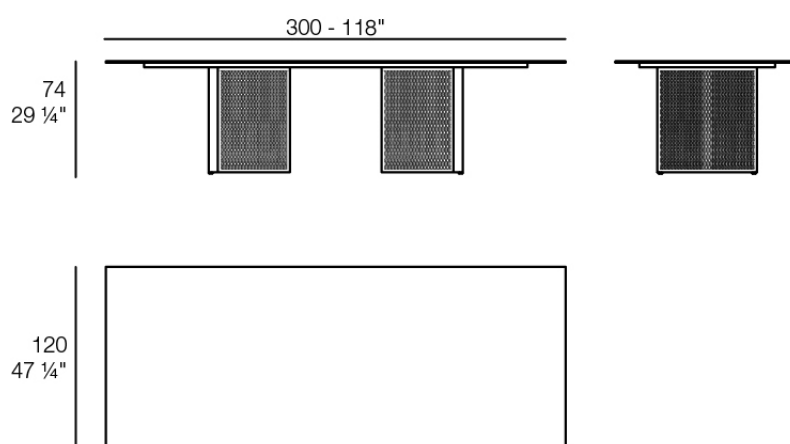

### Description

Weight: 75 Kg

THE FACTORY Mesa Comedor 300x120  
THE FACTORY Dining Table 118"x 47 1/4"