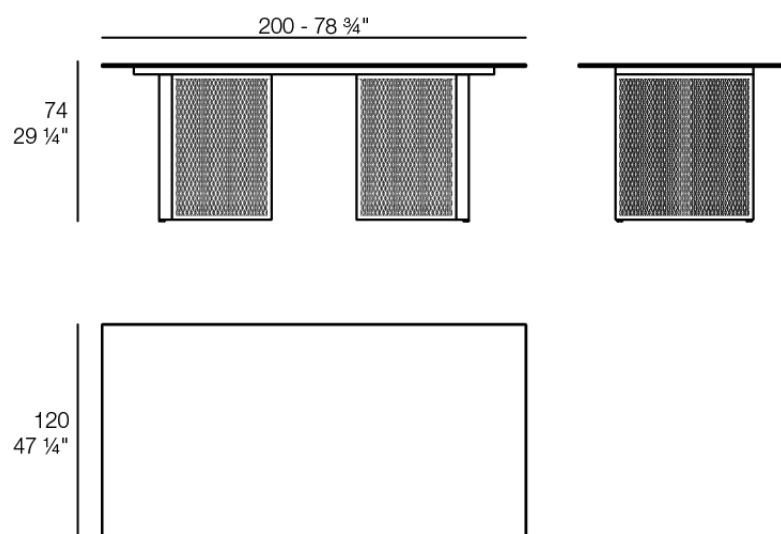

### Description

Weight: 56.8 Kg

THE FACTORY Mesa Comedor 200x120  
THE FACTORY Dining Table 78 3/4"x 47 1/4"