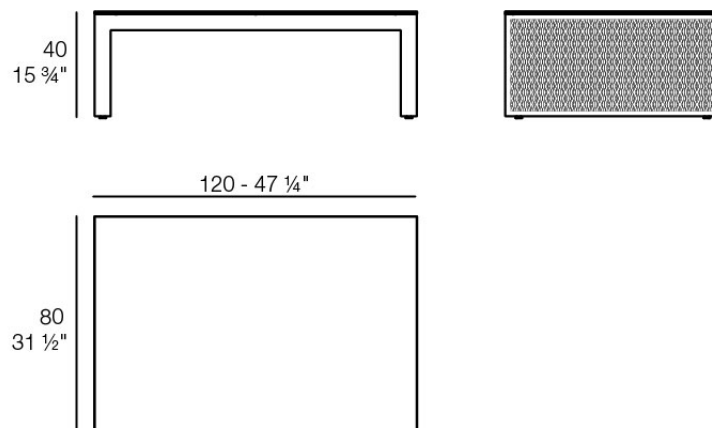

Info

Description

Composing of an aluminum profile and deployed mesh, all materials and components are resistant to extreme weather conditions. Available in different finishes.

Weight: 11.26 Kg

THE FACTORY Mesa Baja 120x80
THE FACTORY Low Table 47¼x 31½