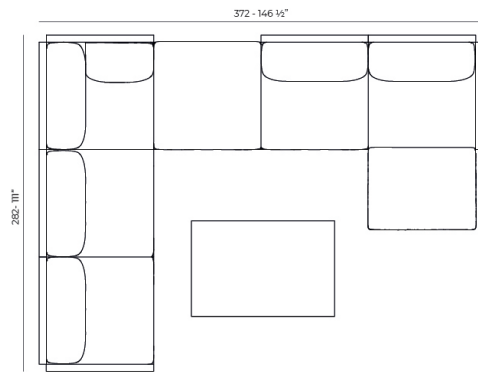

Combinations