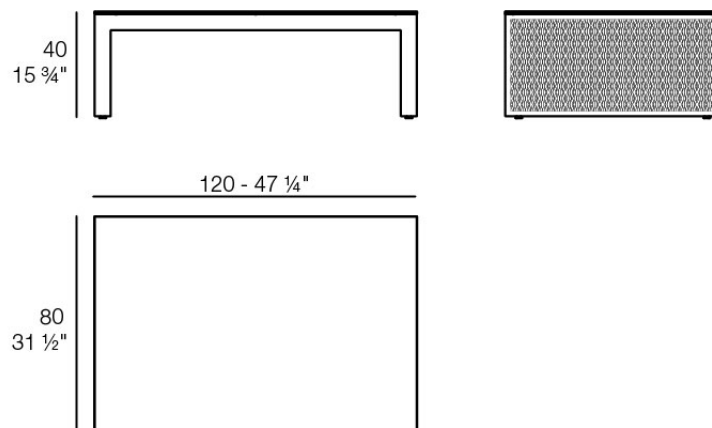

## The factory coffee table 120x80x40

by Ramón Esteve

The Factory Collection, designed by Ramon Esteve for Vondom, is **characterized by its aluminum profile and the “deployé” weave**. Discover this collection of aluminum outdoor furniture composed of a modular sofa, an armchair, a lounger, a side table, a lamp, a coffee table, a high table, chairs, and a room divider.

### Description

Composing of an aluminum profile and deployed mesh, all materials and components are resistant to extreme weather conditions. Available in different finishes.

Weight: 11.26 Kg

THE FACTORY Mesa Baja 120x80  
THE FACTORY Low Table 47¼x 31½