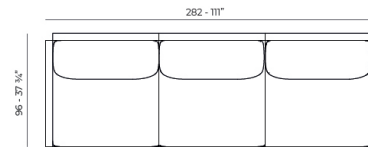

Combinations