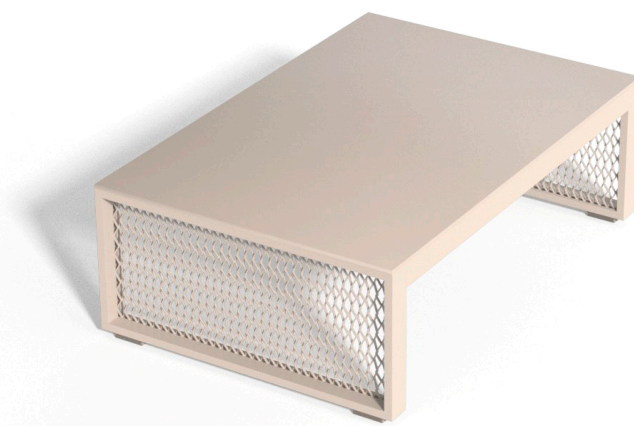

The factory coffee table 120x80x40

by Ramón Esteve

The Factory collection, designed by Ramón Esteve for Vondom, epitomizes the intersection of cutting-edge design and enduring functionality. Ramón Esteve's meticulous attention to detail is evident in the aluminum profiles and the "deployé" weave technique, setting a new standard for luxury outdoor furniture.

This collection includes a modular sofa, armchair, lounger, side table, lamp, coffee table, high table, chairs and room divider, each piece crafted in Europe to enhance outdoor spaces with elegance and comfort.

Info

Description

Composing of an aluminum profile and deployed mesh, all materials and components are resistant to extreme weather conditions. Available in different finishes.

Weight: 11.26 Kg

THE FACTORY Mesa Baja 120x80
THE FACTORY Low Table 47¼x 31½