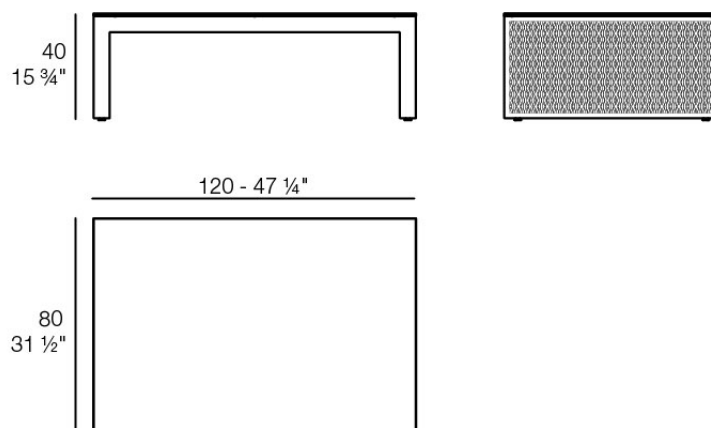

Info

Description

Composing of an aluminum profile and deployed mesh, all materials and components are resistant to extreme weather conditions. Available in different finishes.

Weight: 11.26 Kg

THE FACTORY Mesa Baja 120x80
THE FACTORY Low Table 47¼x 31½