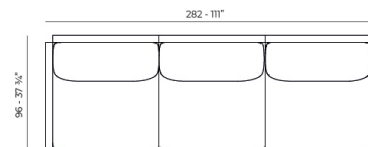

Combinations