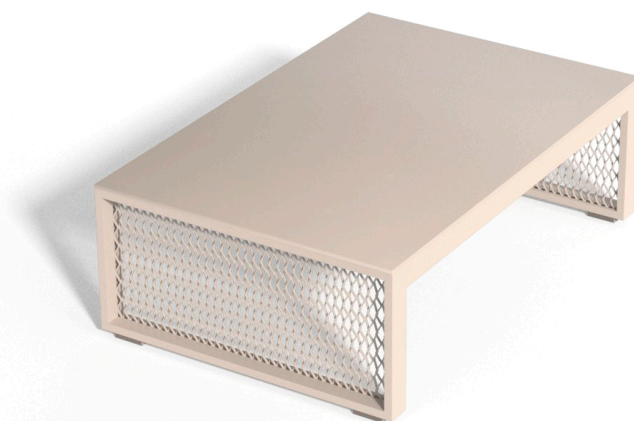

The factory coffee table 120x80x40

by Ramón Esteve

The Factory collection, designed by Ramón Esteve for Vondom, epitomizes the intersection of cutting-edge design and enduring functionality. Ramón Esteve's meticulous attention to detail is evident in the aluminum profiles and the "deployé" weave technique, setting a new standard for luxury outdoor furniture.

This collection includes a modular sofa, armchair, lounger, side table, lamp, coffee table, high table, chairs and room divider, each piece crafted in Europe to enhance outdoor spaces with elegance and comfort.

Info

Description

Composing of an aluminum profile and deployed mesh, all materials and components are resistant to extreme weather conditions. Available in different finishes.

Weight: 11.26 Kg

THE FACTORY Mesa Baja 120x80
THE FACTORY Low Table 47¼x 31½