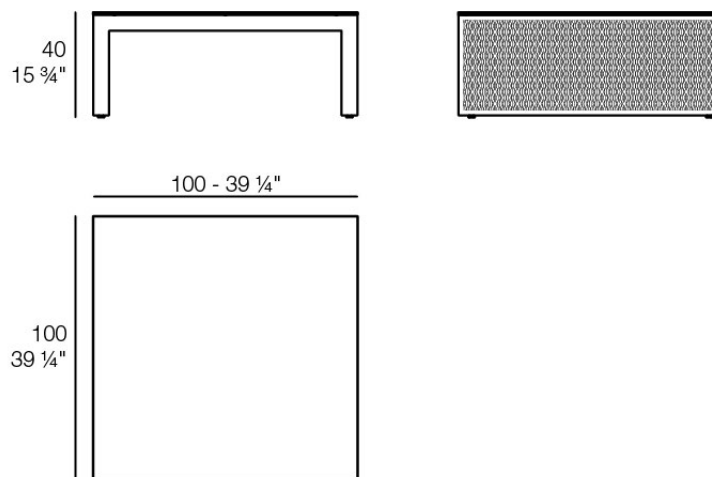

The factory coffee table 100x100x40

by Ramón Esteve

The Factory Collection, designed by Ramon Esteve for Vondom, is **characterized by its aluminum profile and the “deployé” weave**. Discover this collection of aluminum outdoor furniture composed of a modular sofa, an armchair, a lounger, a side table, a lamp, a coffee table, a high table, chairs, and a room divider.

Info

Description

Composing of an aluminum profile and deployed mesh, all materials and components are resistant to extreme weather conditions. Available in different finishes.

Weight: 8.76 Kg

THE FACTORY Mesa Baja 100x100
THE FACTORY Low Table 39 1/4"x 39 1/4"