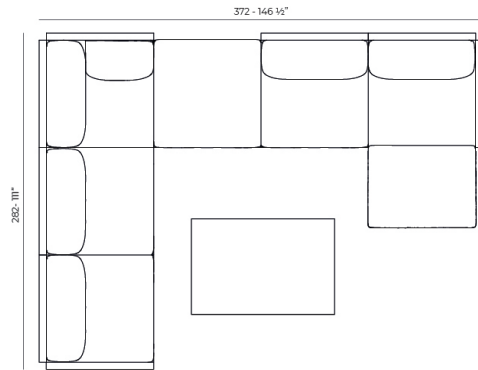

Combinations