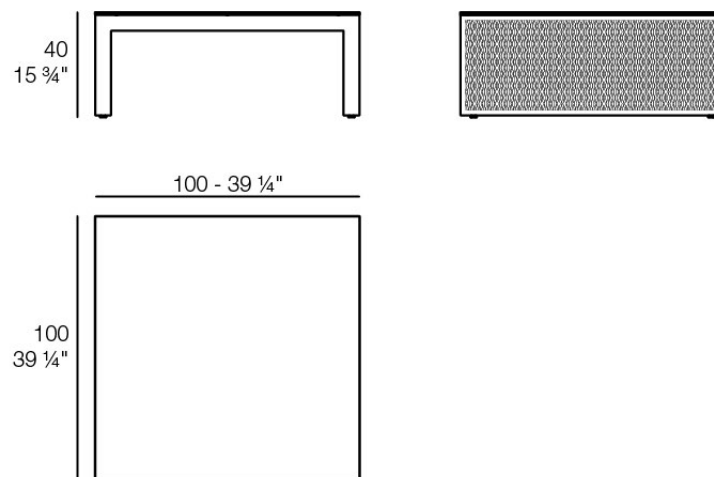

Info

Description

Composing of an aluminum profile and deployed mesh, all materials and components are resistant to extreme weather conditions. Available in different finishes.

Weight: 8.76 Kg

THE FACTORY Mesa Baja 100x100
THE FACTORY Low Table 39 1/4"x 39 1/4"