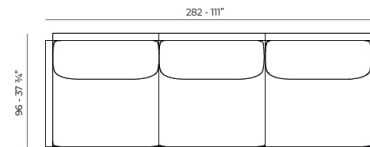

Combinations