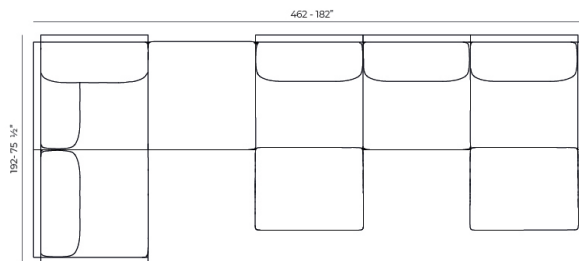

Combinations