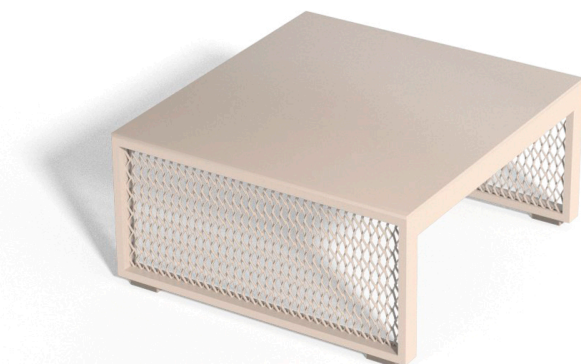

The factory coffee table 100x100x40

by Ramón Esteve

The Factory collection, designed by Ramón Esteve for Vondom, epitomizes the intersection of cutting-edge design and enduring functionality. Ramón Esteve's meticulous attention to detail is evident in the aluminum profiles and the "deployé" weave technique, setting a new standard for luxury outdoor furniture.

This collection includes a modular sofa, armchair, lounger, side table, lamp, coffee table, high table, chairs and room divider, each piece crafted in Europe to enhance outdoor spaces with elegance and comfort.

Info

Description

Composing of an aluminum profile and deployed mesh, all materials and components are resistant to extreme weather conditions. Available in different finishes.

Weight: 8.76 Kg

THE FACTORY Mesa Baja 100x100
THE FACTORY Low Table 39 1/4"x 39 1/4"