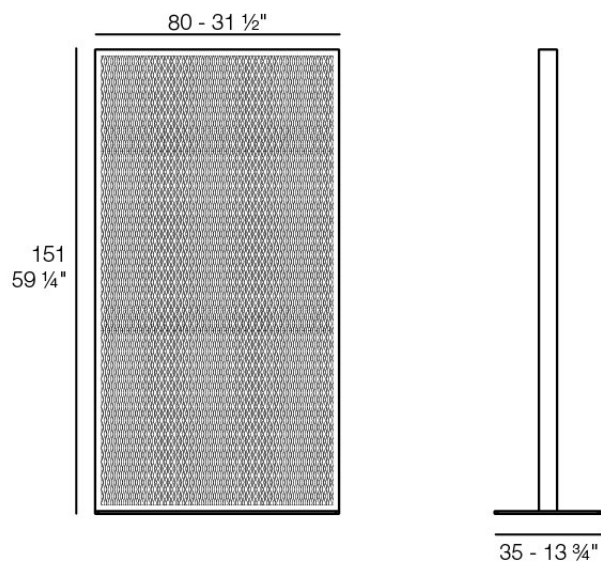

## The factory area divider 80x150

by Ramón Esteve

The Factory Collection, designed by Ramon Esteve for Vondom, is **characterized by its aluminum profile and the “deployé” weave**. Discover this collection of aluminum outdoor furniture composed of a modular sofa, an armchair, a lounger, a side table, a lamp, a coffee table, a high table, chairs, and a room divider.

### Description

Space divider made with an aluminum profile and deployed mesh, all materials and components are resistant to extreme weather conditions. Available in different finishes.

Weight: 26.05 Kg