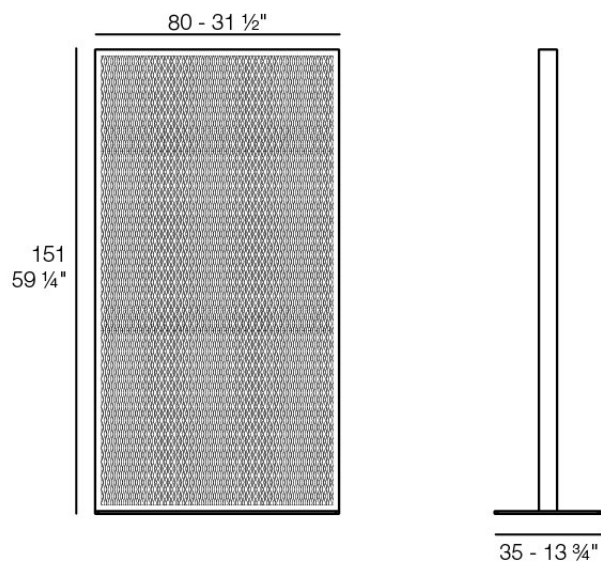

Info

Description

Space divider made with an aluminum profile and deployed mesh, all materials and components are resistant to extreme weather conditions. Available in different finishes.

Weight: 26.05 Kg