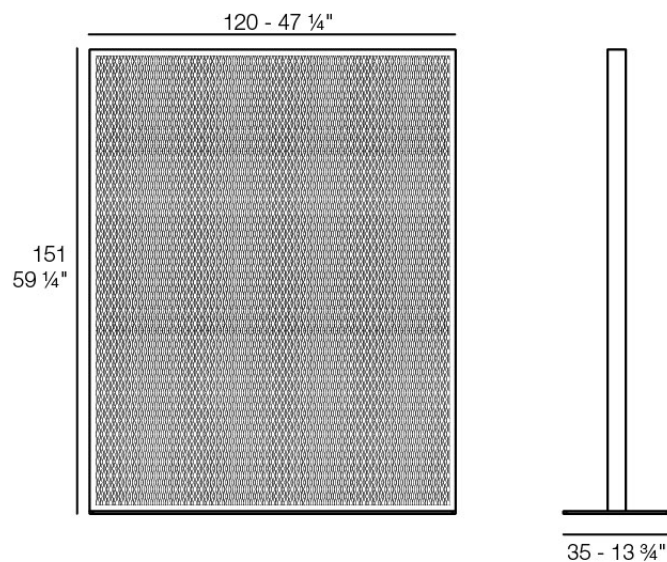

## The factory area divider 120x150

by Ramón Esteve

The Factory Collection, designed by Ramon Esteve for Vondom, is **characterized by its aluminum profile and the “deployé” weave**. Discover this collection of aluminum outdoor furniture composed of a modular sofa, an armchair, a lounger, a side table, a lamp, a coffee table, a high table, chairs, and a room divider.

### Description

Space divider made with an aluminum profile and deployed mesh, all materials and components are resistant to extreme weather conditions. Available in different finishes.

Weight: 30.06 Kg