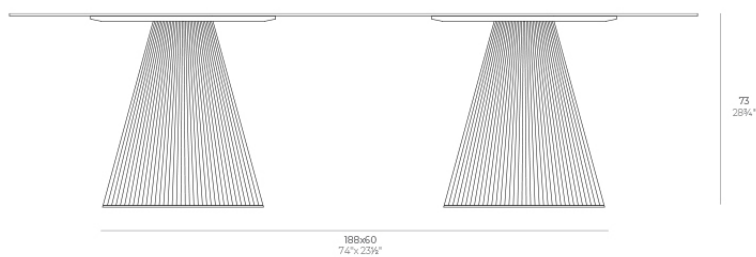

Info

Description

Weight: 24.8 Kg

TABLE TOP - SOBRE

260X129 cm
102 3/4" x 50 3/4"