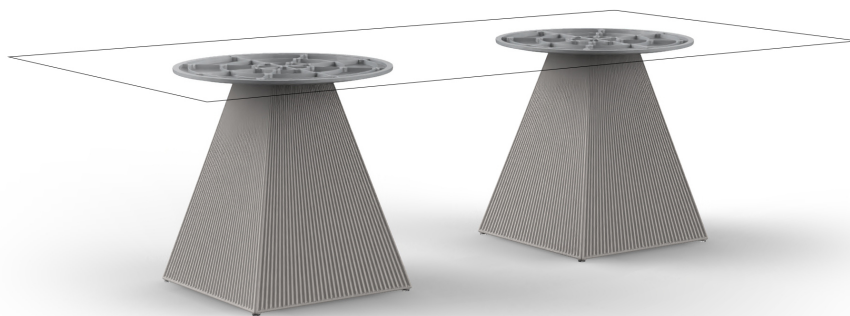

Gatsby doble bas 60x60x73cms70

by Ramón Esteve

The Gatsby collection, elegantly designed by Ramón Esteve for Vondom, embodies the essence of Art Deco-inspired outdoor living. Influenced by the lavish parties and opulent lifestyle of the Roaring Twenties, this collection embodies a blend of modernity and timeless sophistication.

“Something new, extraordinary, beautiful, simple but sophisticatedly designed” said Francis Scott Fitzgerald of his goals for the novel he was about to write, *The Great Gatsby* was born in a time of prosperity, parties and excess. It was called “The American Dream”.

Info

Description

Weight: 24.8 Kg

GATSEY Mesa Doble Base Cuadrada 188x60cm 570
GATSEY Square Double Base Table 188x60cm 570
ref. 54471

TABLE TOP - SOBRE

260X129 cm
102 3/4" x 50 3/4"

Finishes

finishes

cream granite

ice 2101

Matt Polyethylene