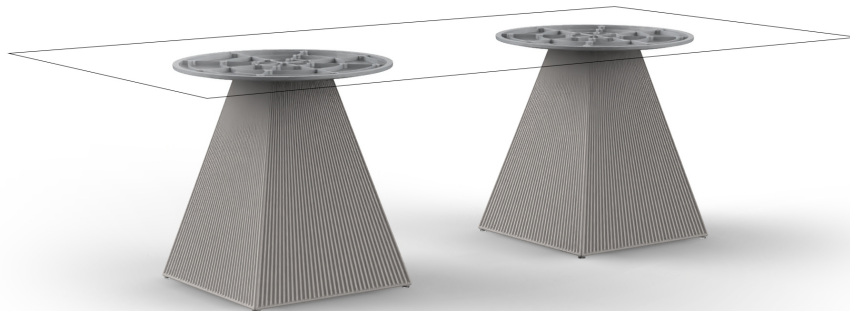

## Gatsby doble bas 60x60x73cms70

by Ramón Esteve

The Gatsby collection, designed by Ramón Esteve for Vondom, is reminiscent of Art Déco lighting. Those roaring twenties. “Something new, extraordinary, beautiful, simple but sophisticatedly designed” said Francis Scott Fitzgerald of his goals for the novel he was about to write. The Great Gatsby was born in a time of prosperity, parties and excess. It was called “The American Dream”.

### Description

Weight: 24.8 Kg

GATSEY Mesa Doble Base Cuadrada 188x60cm 570  
GATSEY Square Double Base Table 188x60cm 570  
ref. 54471

TABLE TOP - SOBRE

260X129 cm  
102 3/4" x 50 3/4"