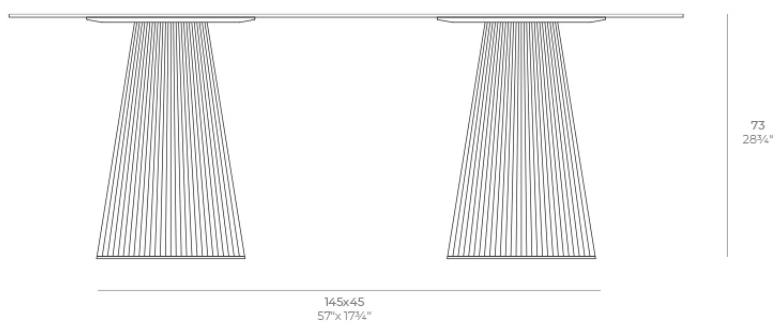

Gatsby doble_bas 45x45x73cms50

by Ramón Esteve

The Gatsby collection, designed by Ramón Esteve for Vondom, is reminiscent of Art Déco lighting. Those roaring twenties. “Something new, extraordinary, beautiful, simple but sophisticatedly designed” said Francis Scott Fitzgerald of his goals for the novel he was about to write. The Great Gatsby was born in a time of prosperity, parties and excess. It was called “The American Dream”.

Info

Description

Weight: 19 Kg

GATSBY Mesa Doble Base Cuadrada 145x45cm S50
GATSBY Square Double Base Table 145x45cm S50
ref. 54470

TABLE TOP - SOBRE

Finishes

finishes

BASIC