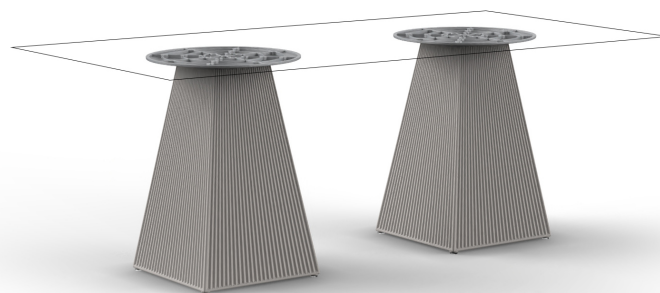

Gatsby doble_bas 45x45x73cms50

by Ramón Esteve

The Gatsby collection, elegantly designed by Ramón Esteve for Vondom, embodies the essence of Art Deco-inspired outdoor living. Influenced by the lavish parties and opulent lifestyle of the Roaring Twenties, this collection embodies a blend of modernity and timeless sophistication.

“Something new, extraordinary, beautiful, simple but sophisticatedly designed” said Francis Scott Fitzgerald of his goals for the novel he was about to write, *The Great Gatsby* was born in a time of prosperity, parties and excess. It was called “The American Dream”.