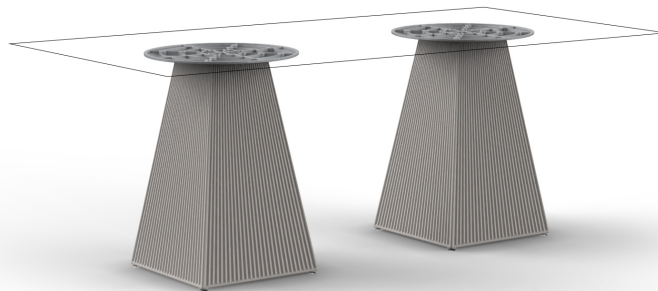

Gatsby doble_bas 45x45x73cms50

by Ramón Esteve

The Gatsby collection, designed by Ramón Esteve for Vondom, is reminiscent of Art Déco lighting. Those roaring twenties. “Something new, extraordinary, beautiful, simple but sophisticatedly designed” said Francis Scott Fitzgerald of his goals for the novel he was about to write. The Great Gatsby was born in a time of prosperity, parties and excess. It was called “The American Dream”.

Info

Description

Weight: 19 Kg

GATSBY Mesa Doble Base Cuadrada 145x45cm S50
GATSBY Square Double Base Table 145x45cm S50
ref. 54470

TABLE TOP - SOBRE

Finishes

finishes

BASIC

beige

Matt Polyethylene