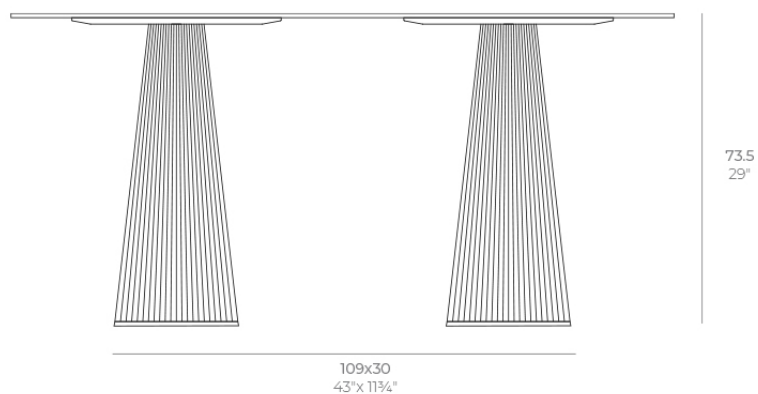

Info

Description

Weight: 12 Kg

GATSBY Mesa Doble Base Cuadrada 109x30cm S50
GATSBY Square Double Base Table 109x30cm S50
ref. 54469

TABLE TOP - SOBRE

158X79 cm
62¼"x 31"