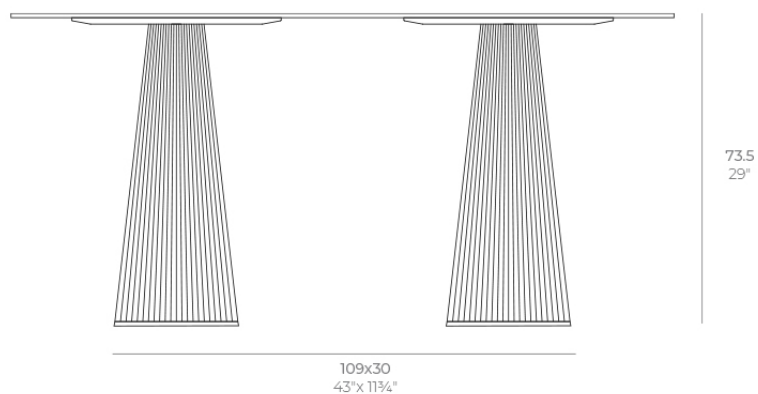

Gatsby doble bas 30x30x73cms50

by Ramón Esteve

The Gatsby collection, elegantly designed by Ramón Esteve for Vondom, embodies the essence of Art Deco-inspired outdoor living. Influenced by the lavish parties and opulent lifestyle of the Roaring Twenties, this collection embodies a blend of modernity and timeless sophistication.

Info

Description

Weight: 12 Kg

GATSBY Mesa Doble Base Cuadrada 109x30cm S50
GATSBY Square Double Base Table 109x30cm S50
ref. 54469

TABLE TOP - SOBRE

158X79 cm
62¼"x 31"

Finishes

finishes