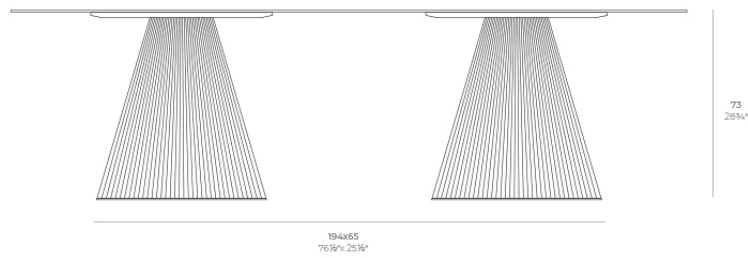

Info

Description

Weight: 16 Kg

TABLE TOP - SOBRE

260X129 cm
102 3/4 x 50 3/4"