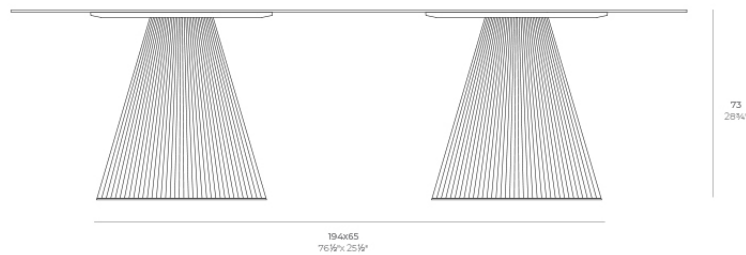

Info

Description

Weight: 16 Kg

TABLE TOP - SOBRE

260x129 cm
102 3/4 x 50 3/4"