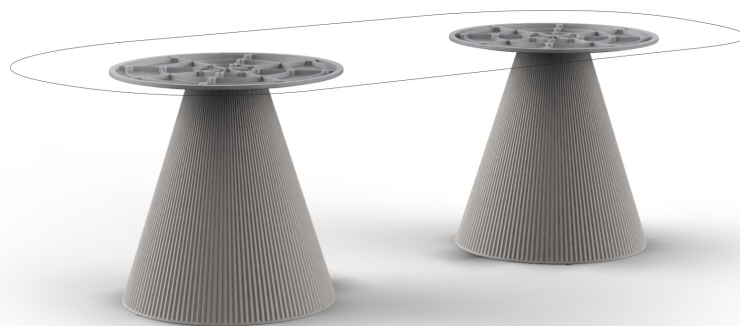

Gatsby doble_base ø65x73cm s70

by Ramón Esteve

The Gatsby collection, elegantly designed by Ramón Esteve for Vondom, embodies the essence of Art Deco-inspired outdoor living. Influenced by the lavish parties and opulent lifestyle of the Roaring Twenties, this collection embodies a blend of modernity and timeless sophistication.

“Something new, extraordinary, beautiful, simple but sophisticatedly designed” said Francis Scott Fitzgerald of his goals for the novel he was about to write, *The Great Gatsby* was born in a time of prosperity, parties and excess. It was called “The American Dream”.

Info

Description

Weight: 16 Kg

GATSBY Mesa Doble Base Redonda 194x65cm S70
GATSBY Round Double Base Table 194x65cm S70
REF. 54467

TABLE TOP - SOBRE

260X129 cm
102 3/4 x 50 3/4"

Finishes

finishes

cream granite

ice 2101

Matt Polyethylene

Ambients