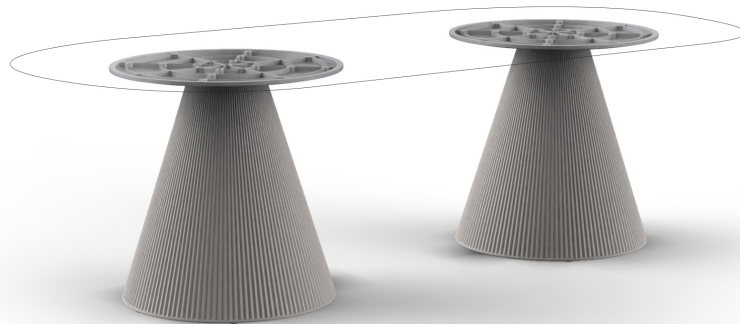

## Gatsby doble\_base ø65x73cm s70

by Ramón Esteve

The Gatsby collection, designed by Ramón Esteve for Vondom, is reminiscent of Art Déco lighting. Those roaring twenties. “Something new, extraordinary, beautiful, simple but sophisticatedly designed” said Francis Scott Fitzgerald of his goals for the novel he was about to write. The Great Gatsby was born in a time of prosperity, parties and excess. It was called “The American Dream”.

### Description

Weight: 16 Kg

GATSBY Mesa Doble Base Redonda 194x65cm S70  
GATSBY Round Double Base Table 194x65cm S70  
REF. 54467

TABLE TOP - SOBRE

260x129 cm  
102 3/4 x 50 3/4"