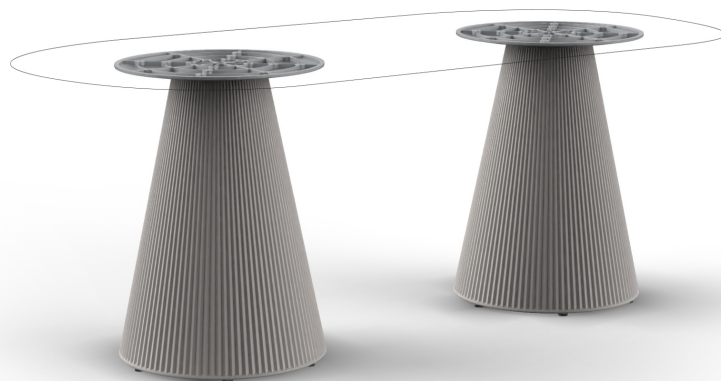

Gatsby doble_base ø50x73cm s50

by Ramón Esteve

The Gatsby collection, elegantly designed by Ramón Esteve for Vondom, embodies the essence of Art Deco-inspired outdoor living. Influenced by the lavish parties and opulent lifestyle of the Roaring Twenties, this collection embodies a blend of modernity and timeless sophistication.

“Something new, extraordinary, beautiful, simple but sophisticatedly designed” said Francis Scott Fitzgerald of his goals for the novel he was about to write, *The Great Gatsby* was born in a time of prosperity, parties and excess. It was called “The American Dream”.

Info

Description

Weight: 12.6 Kg

155x50
61"x19 3/4"

GATSBY Mesa Doble Base Redonda 155x50cm S50
GATSBY Round Double Base Table 155x50cm S50
ref. 54466

TABLE TOP - SOBRE

200X100 cm
78 3/4"x 39 3/4"

Finishes

ecru granite

cream granite

ice 2101

Matt Polyethylene

Ambients