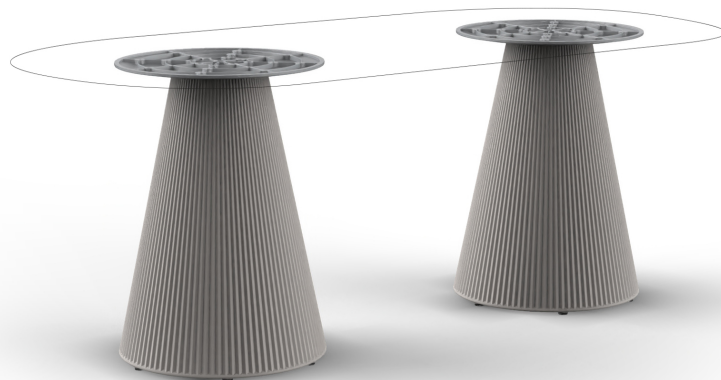

Gatsby doble_base ø50x73cm s50

by Ramón Esteve

The Gatsby collection, designed by Ramón Esteve for Vondom, is reminiscent of Art Déco lighting. Those roaring twenties. “Something new, extraordinary, beautiful, simple but sophisticatedly designed” said Francis Scott Fitzgerald of his goals for the novel he was about to write. The Great Gatsby was born in a time of prosperity, parties and excess. It was called “The American Dream”.

Info

Description

Weight: 12.6 Kg

GATSBY Mesa Doble Base Redonda 155x50cm S50
GATSBY Round Double Base Table 155x50cm S50
ref. 54466

TABLE TOP - SOBRE

200X100 cm
78 3/4"x 39 3/4"

Finishes

finishes

BASIC

Ref. 54466

orange

notte blue

ice

crema

green

purjai red

ecru

beige

Matt Polyethylene

Ambients