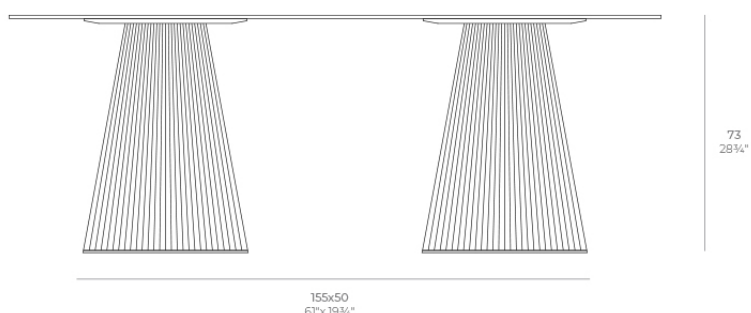

Gatsby doble_base ø50x73cm s50

by Ramón Esteve

The Gatsby collection, designed by Ramón Esteve for Vondom, is reminiscent of Art Déco lighting. Those roaring twenties. “Something new, extraordinary, beautiful, simple but sophisticatedly designed” said Francis Scott Fitzgerald of his goals for the novel he was about to write. The Great Gatsby was born in a time of prosperity, parties and excess. It was called “The American Dream”.

Info

Description

Weight: 12.6 Kg

GATSBY Mesa Doble Base Redonda 155x50cm S50
GATSBY Round Double Base Table 155x50cm S50
ref. 54466

TABLE TOP - SOBRE

200X100 cm
78 3/4"x 39 3/4"

Finishes

finishes