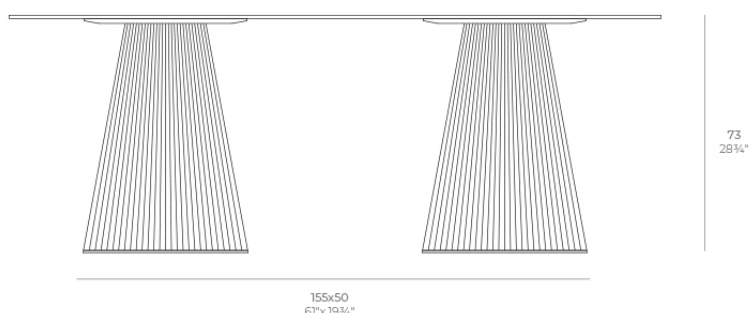

Gatsby doble_base ø50x73cm s50

by Ramón Esteve

The Gatsby collection, elegantly designed by Ramón Esteve for Vondom, embodies the essence of Art Deco-inspired outdoor living. Influenced by the lavish parties and opulent lifestyle of the Roaring Twenties, this collection embodies a blend of modernity and timeless sophistication.

Info

Description

Weight: 12.6 Kg

155x50
61"x19 3/4"

GATSBY Mesa Doble Base Redonda 155x50cm S50
GATSBY Round Double Base Table 155x50cm S50
ref. 54466

TABLE TOP - SOBRE

200X100 cm
78 3/4"x 39 3/4"

Finishes