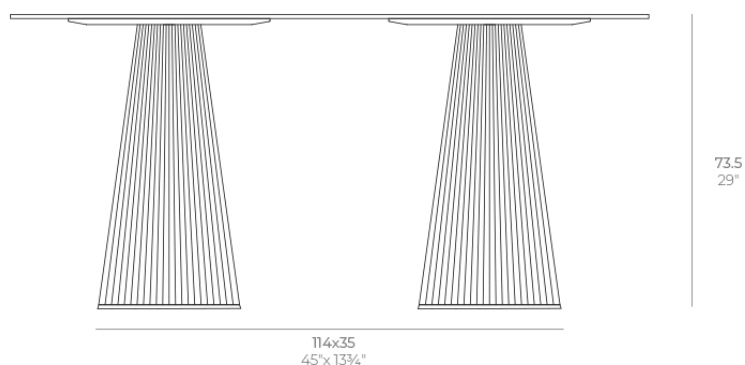

Gatsby doble_base ø35x73cm s50

by Ramón Esteve

The Gatsby collection, designed by Ramón Esteve for Vondom, is reminiscent of Art Déco lighting. Those roaring twenties. “Something new, extraordinary, beautiful, simple but sophisticatedly designed” said Francis Scott Fitzgerald of his goals for the novel he was about to write. The Great Gatsby was born in a time of prosperity, parties and excess. It was called “The American Dream”.

Info

Description

Weight: 8.4 Kg

GATSBY Mesa Doble Base Redonda 114x35cm S50
GATSBY Round Double Base Table 114x35cm S50
ref. 54465

TABLE TOP - SOBRE

158X79 cm
62¼"x 31"

Finishes

finishes