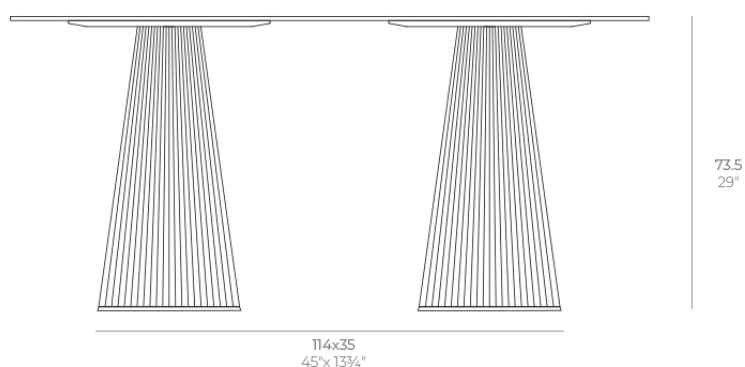

Gatsby doble_base ø35x73cm s50

by Ramón Esteve

The Gatsby collection, elegantly designed by Ramón Esteve for Vondom, embodies the essence of Art Deco-inspired outdoor living. Influenced by the lavish parties and opulent lifestyle of the Roaring Twenties, this collection embodies a blend of modernity and timeless sophistication.

Info

Description

Weight: 8.4 Kg

GATSBY Mesa Doble Base Redonda 114x35cm S50
GATSBY Round Double Base Table 114x35cm S50
ref. 54465

TABLE TOP - SOBRE

158X79 cm
62 1/4" x 31"

Finishes

finishes