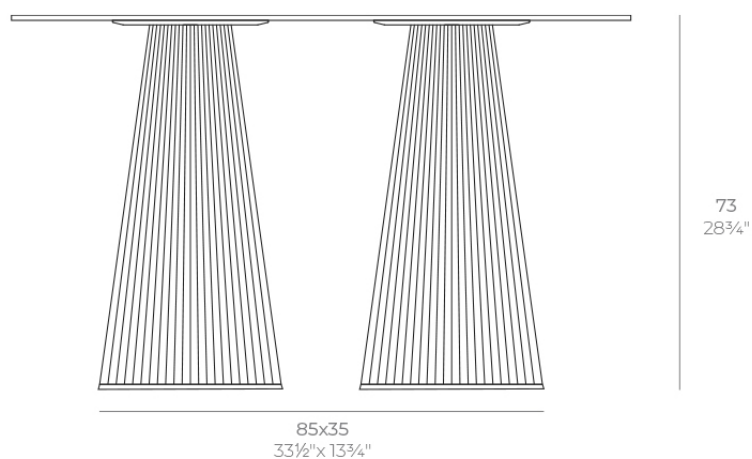

Gatsby doble_base ø35x73cm s30

by Ramón Esteve

The Gatsby collection, elegantly designed by Ramón Esteve for Vondom, embodies the essence of Art Deco-inspired outdoor living. Influenced by the lavish parties and opulent lifestyle of the Roaring Twenties, this collection embodies a blend of modernity and timeless sophistication.

Info

Description

Weight: 8.4 Kg

GATSBY Mesa Doble Base Redonda 85x35cm S30
GATSBY Round Double Base Table 85x35cm S30
ref. 54464

TABLE TOP - SOBRE

119X69 cm
46 3/4" x 27 1/4"

Finishes

finishes