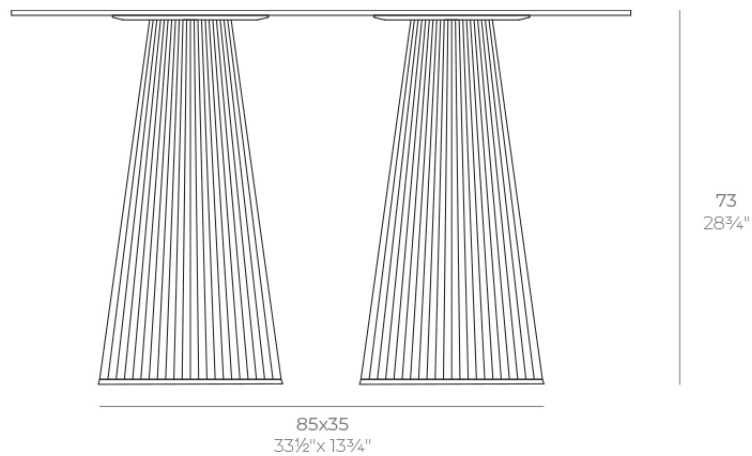

## Gatsby doble\_base ø35x73cm s30

by Ramón Esteve

The Gatsby collection, designed by Ramón Esteve for Vondom, is reminiscent of Art Déco lighting. Those roaring twenties. “Something new, extraordinary, beautiful, simple but sophisticatedly designed” said Francis Scott Fitzgerald of his goals for the novel he was about to write. The Great Gatsby was born in a time of prosperity, parties and excess. It was called “The American Dream”.

### Description

Weight: 8.4 Kg

GATSBY Mesa Doble Base Redonda 85x35cm S30  
GATSBY Round Double Base Table 85x35cm S30  
ref. 54464

TABLE TOP - SOBRE

119X69 cm  
46 3/4" x 27 1/4"