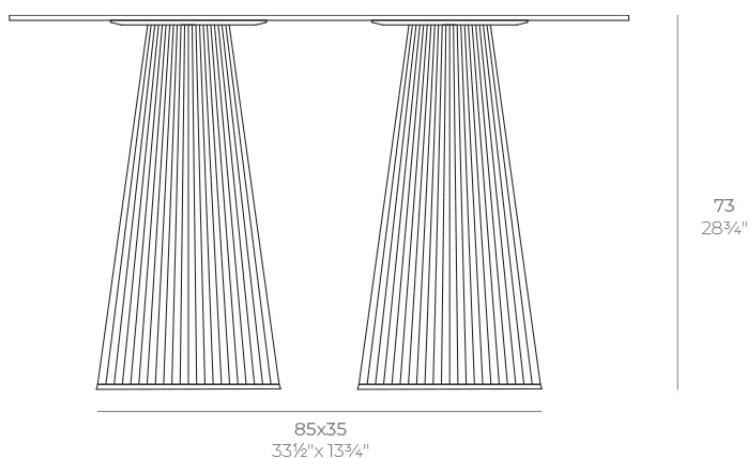

Gatsby doble_base ø35x73cm s30

by Ramón Esteve

The Gatsby collection, elegantly designed by Ramón Esteve for Vondom, embodies the essence of Art Deco-inspired outdoor living. Influenced by the lavish parties and opulent lifestyle of the Roaring Twenties, this collection embodies a blend of modernity and timeless sophistication.

Info

Description

Weight: 8.4 Kg

GATSBY Mesa Doble Base Redonda 85x35cm S30
GATSBY Round Double Base Table 85x35cm S30
ref. 54464

TABLE TOP - SOBRE

119X69 cm
46 3/4" x 27 1/4"

Finishes

finishes