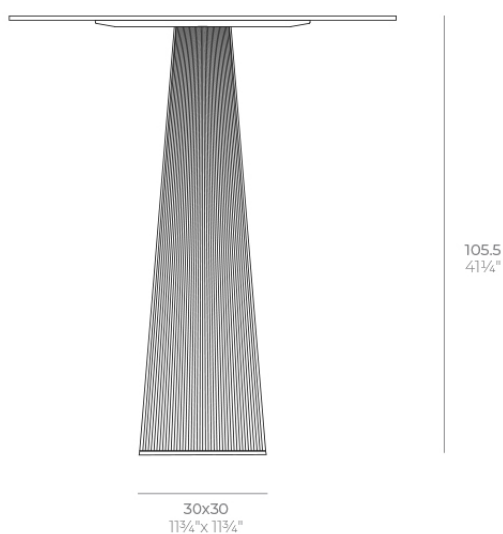

Gatsby base 30x30x105cm s50

by Ramón Esteve

The Gatsby collection, elegantly designed by Ramón Esteve for Vondom, embodies the essence of Art Deco-inspired outdoor living. Influenced by the lavish parties and opulent lifestyle of the Roaring Twenties, this collection embodies a blend of modernity and timeless sophistication.

Info

Description

Weight: 8.4 Kg

GATSBY Mesa Base Cuadrada 30x30x105.5cm S50
GATSBY Square Base Table 30x30x105.5cm S50
ref. 54463

TABLE TOP - SOBRE

■ 69 x 69 cm
27 1/4" x 27 1/4"

Finishes

finishes