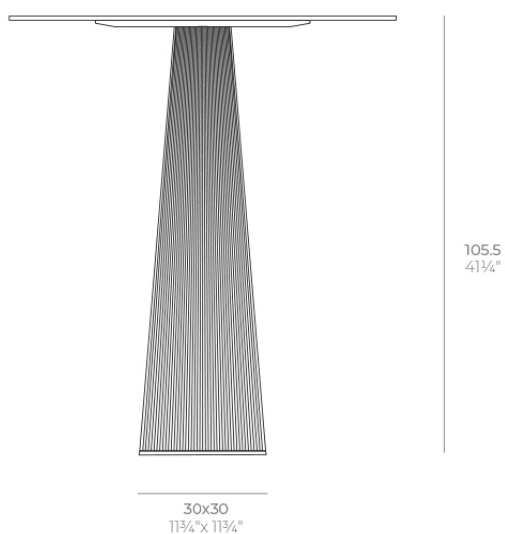

Gatsby base 30x30x105cm s50

by Ramón Esteve

The Gatsby collection, designed by Ramón Esteve for Vondom, is reminiscent of Art Déco lighting. Those roaring twenties. “Something new, extraordinary, beautiful, simple but sophisticatedly designed” said Francis Scott Fitzgerald of his goals for the novel he was about to write. The Great Gatsby was born in a time of prosperity, parties and excess. It was called “The American Dream”.

Info

Description

Weight: 8.4 Kg

GATSBY Mesa Base Cuadrada 30x30x105.5cm S50
GATSBY Square Base Table 30x30x105.5cm S50
ref. 54463

TABLE TOP - SOBRE

■ 69 x 69 cm
27 1/4" x 27 1/4"

Finishes

finishes