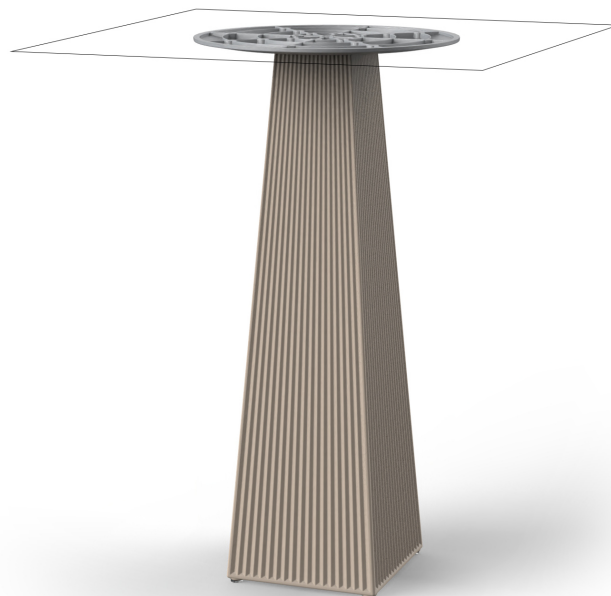

Gatsby base 30x30x105cm s50

by Ramón Esteve

The Gatsby collection, designed by Ramón Esteve for Vondom, is reminiscent of Art Déco lighting. Those roaring twenties. “Something new, extraordinary, beautiful, simple but sophisticatedly designed” said Francis Scott Fitzgerald of his goals for the novel he was about to write. The Great Gatsby was born in a time of prosperity, parties and excess. It was called “The American Dream”.

Info

Description

Weight: 8.4 Kg

GATSBY Mesa Base Cuadrada 30x30x105.5cm S50
GATSBY Square Base Table 30x30x105.5cm S50
ref. 54463

TABLE TOP - SOBRE

■ 69 x 69 cm
27 1/4" x 27 1/4"

Finishes

finishes

BASIC

Ref. 54463

orange

ice

notte blue

crema

green

purjai red

ecru

beige

Matt Polyethylene

Ambients