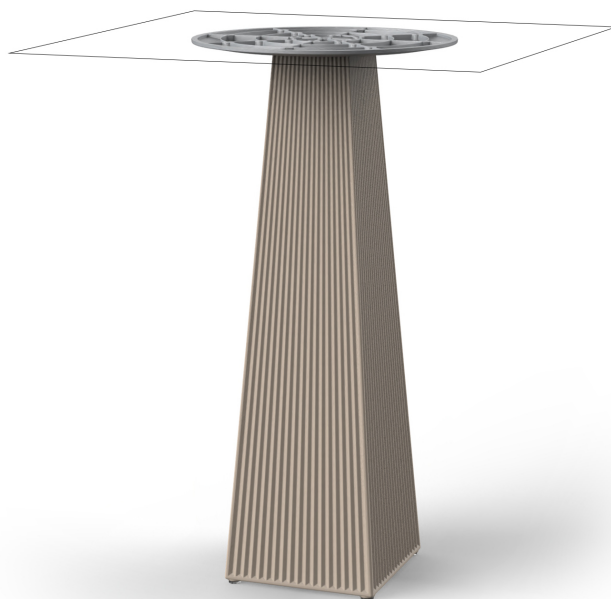

Gatsby base 30x30x105cm s50

by Ramón Esteve

The Gatsby collection, elegantly designed by Ramón Esteve for Vondom, embodies the essence of Art Deco-inspired outdoor living. Influenced by the lavish parties and opulent lifestyle of the Roaring Twenties, this collection embodies a blend of modernity and timeless sophistication.

“Something new, extraordinary, beautiful, simple but sophisticatedly designed” said Francis Scott Fitzgerald of his goals for the novel he was about to write, *The Great Gatsby* was born in a time of prosperity, parties and excess. It was called “The American Dream”.

Info

Description

Weight: 8.4 Kg

GATSBY Mesa Base Cuadrada 30x30x105.5cm S50
GATSBY Square Base Table 30x30x105.5cm S50
ref. 54463

TABLE TOP - SOBRE

■ 69 x 69 cm
27 1/4" x 27 1/4"

Finishes

finishes

cream granite

ice 2101

Matt Polyethylene

Ambients