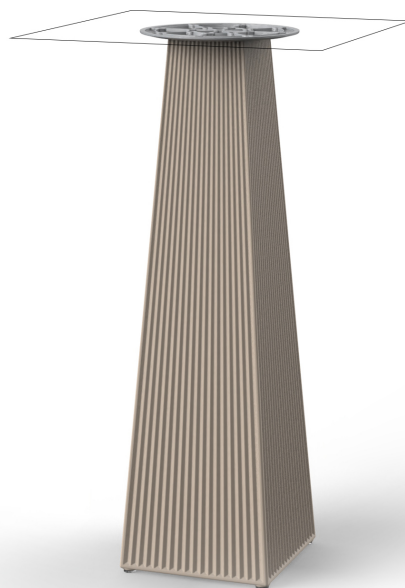

## Gatsby base 30x30x105cm s30

by Ramón Esteve

The Gatsby collection, elegantly designed by Ramón Esteve for Vondom, embodies the essence of Art Deco-inspired outdoor living. Influenced by the lavish parties and opulent lifestyle of the Roaring Twenties, this collection embodies a blend of modernity and timeless sophistication.

“Something new, extraordinary, beautiful, simple but sophisticatedly designed” said Francis Scott Fitzgerald of his goals for the novel he was about to write, *The Great Gatsby* was born in a time of prosperity, parties and excess. It was called “The American Dream”.

### Description

Weight: 8.4 Kg

GATSBY Mesa Base Cuadrada 30x30x105cm S30  
GATSBY Square Base Table 30x30x105cm S30  
ref. 54462

TABLE TOP - SOBRE

■ 50 x 50 cm  
19<sup>1</sup>/<sub>4</sub>" x 19<sup>1</sup>/<sub>4</sub>"