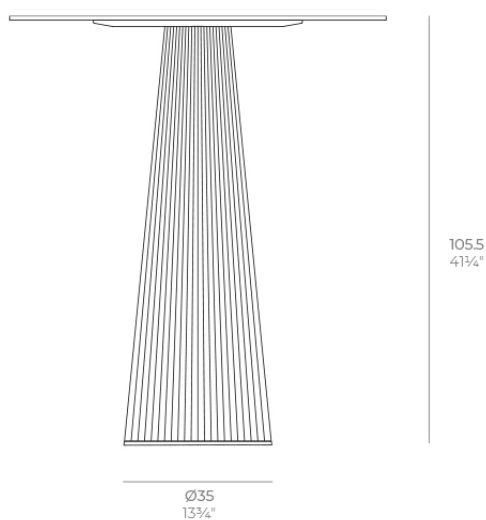

Gatsby base ø35x105cm s50

by Ramón Esteve

The Gatsby collection, elegantly designed by Ramón Esteve for Vondom, embodies the essence of Art Deco-inspired outdoor living. Influenced by the lavish parties and opulent lifestyle of the Roaring Twenties, this collection embodies a blend of modernity and timeless sophistication.

Info

Description

Weight: 9.1 Kg

GATSBY Mesa Base Redonda Ø35x105.5cm S50
GATSBY Round Base Table Ø35x105.5cm S50
ref. 54461

TABLE TOP - SOBRE

Finishes

finishes

BASIC