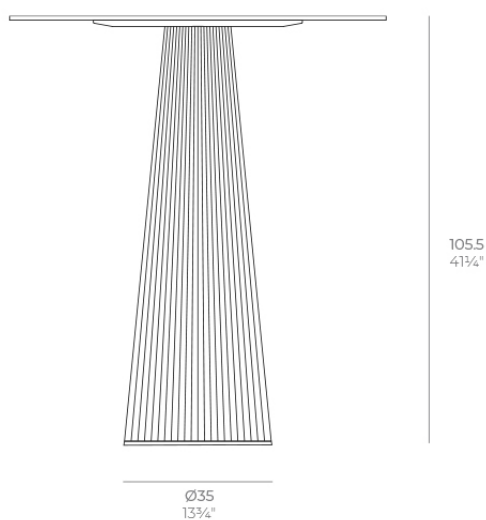

## Gatsby base ø35x105cm s50

by Ramón Esteve

The Gatsby collection, designed by Ramón Esteve for Vondom, is reminiscent of Art Déco lighting. Those roaring twenties. “Something new, extraordinary, beautiful, simple but sophisticatedly designed” said Francis Scott Fitzgerald of his goals for the novel he was about to write. The Great Gatsby was born in a time of prosperity, parties and excess. It was called “The American Dream”.

### Description

Weight: 9.1 Kg

GATSBY Mesa Base Redonda Ø35x105.5cm S50  
GATSBY Round Base Table Ø35x105.5cm S50  
ref. 54461

TABLE TOP - SOBRE