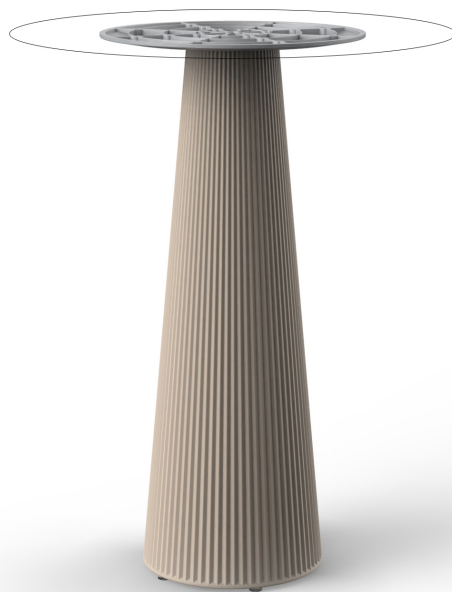

## Gatsby base ø35x105cm s50

by Ramón Esteve

The Gatsby collection, designed by Ramón Esteve for Vondom, is reminiscent of Art Déco lighting. Those roaring twenties. “Something new, extraordinary, beautiful, simple but sophisticatedly designed” said Francis Scott Fitzgerald of his goals for the novel he was about to write. The Great Gatsby was born in a time of prosperity, parties and excess. It was called “The American Dream”.

### Description

Weight: 9.1 Kg

GATSBY Mesa Base Redonda Ø35x105.5cm S50  
GATSBY Round Base Table Ø35x105.5cm S50  
ref. 54461

TABLE TOP - SOBRE