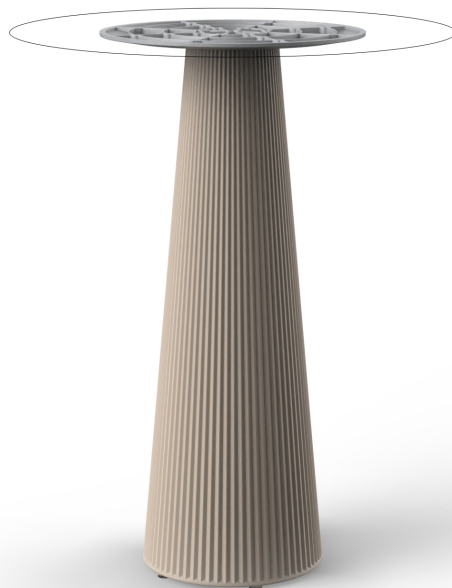

Gatsby base ø35x105cm s50

by Ramón Esteve

The Gatsby collection, elegantly designed by Ramón Esteve for Vondom, embodies the essence of Art Deco-inspired outdoor living. Influenced by the lavish parties and opulent lifestyle of the Roaring Twenties, this collection embodies a blend of modernity and timeless sophistication.

“Something new, extraordinary, beautiful, simple but sophisticatedly designed” said Francis Scott Fitzgerald of his goals for the novel he was about to write, *The Great Gatsby* was born in a time of prosperity, parties and excess. It was called “The American Dream”.

Info

Description

Weight: 9.1 Kg

GATSBY Mesa Base Redonda Ø35x105.5cm S50
GATSBY Round Base Table Ø35x105.5cm S50
ref. 54461

TABLE TOP - SOBRE

Finishes

finishes

BASIC

Ref. 54461

white 2001

ecru 2003

tortora 2004

cream 2017

camel 2020

clay 2022

garnet 2015