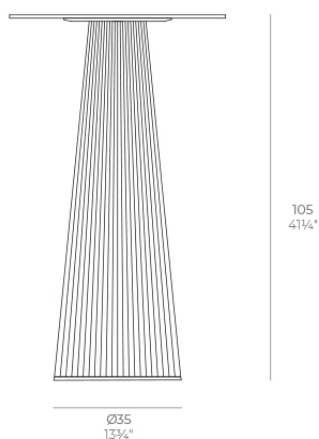

Gatsby base ø35x105cm s30

by Ramón Esteve

The Gatsby collection, elegantly designed by Ramón Esteve for Vondom, embodies the essence of Art Deco-inspired outdoor living. Influenced by the lavish parties and opulent lifestyle of the Roaring Twenties, this collection embodies a blend of modernity and timeless sophistication.

Info

Description

Weight: 6 Kg

GATSBY Mesa Base Redonda Ø35x105cm S30
GATSBY Round Base Table Ø35x105cm S30
ref.54460

TABLE TOP - SOBRE

- Ø50 cm
Ø19 3/4"
- Ø59 cm
Ø23 1/4"
- Ø69 cm
Ø27 1/4"

Finishes

finishes