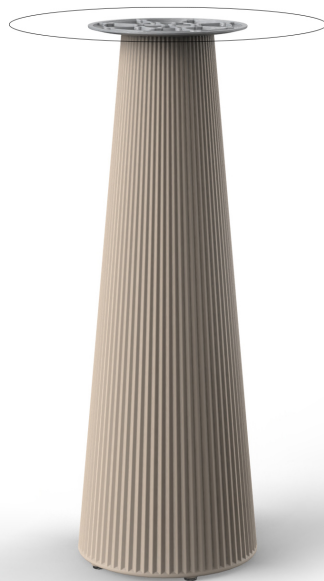

Gatsby base ø35x105cm s30

by Ramón Esteve

The Gatsby collection, elegantly designed by Ramón Esteve for Vondom, embodies the essence of Art Deco-inspired outdoor living. Influenced by the lavish parties and opulent lifestyle of the Roaring Twenties, this collection embodies a blend of modernity and timeless sophistication.

“Something new, extraordinary, beautiful, simple but sophisticatedly designed” said Francis Scott Fitzgerald of his goals for the novel he was about to write, *The Great Gatsby* was born in a time of prosperity, parties and excess. It was called “The American Dream”.

Info

Description

Weight: 6 Kg

GATSBY Mesa Base Redonda Ø35x105cm S30
GATSBY Round Base Table Ø35x105cm S30
ref.54460

TABLE TOP - SOBRE

- Ø50 cm
Ø19 3/4"
- Ø59 cm
Ø23 1/4"
- Ø69 cm
Ø27 1/4"

Finishes

finishes

BASIC

Ref. 54460

white 2001

ecru 2003

tortora 2004

cream 2017

camel 2020

clay 2022