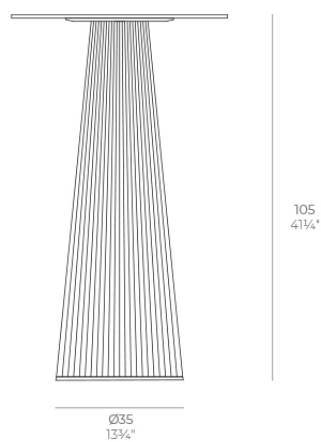

Gatsby base ø35x105cm s30

by Ramón Esteve

The Gatsby collection, designed by Ramón Esteve for Vondom, is reminiscent of Art Déco lighting. Those roaring twenties. “Something new, extraordinary, beautiful, simple but sophisticatedly designed” said Francis Scott Fitzgerald of his goals for the novel he was about to write. The Great Gatsby was born in a time of prosperity, parties and excess. It was called “The American Dream”.

Info

Description

Weight: 6 Kg

GATSBY Mesa Base Redonda Ø35x105cm S30
GATSBY Round Base Table Ø35x105cm S30
ref.54460

TABLE TOP - SOBRE

- Ø50 cm
Ø19 1/4"
- Ø59 cm
Ø23 1/4"
- Ø69 cm
Ø27 1/4"

Finishes

finishes