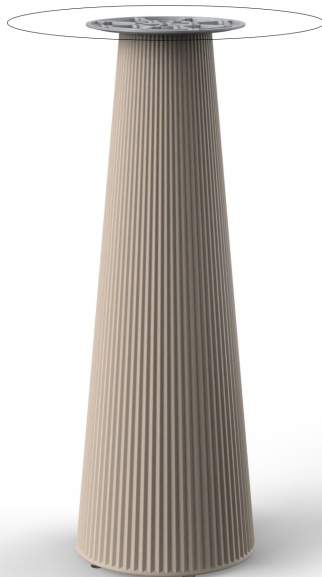

Gatsby base ø35x105cm s30

by Ramón Esteve

The Gatsby collection, designed by Ramón Esteve for Vondom, is reminiscent of Art Déco lighting. Those roaring twenties. “Something new, extraordinary, beautiful, simple but sophisticatedly designed” said Francis Scott Fitzgerald of his goals for the novel he was about to write. The Great Gatsby was born in a time of prosperity, parties and excess. It was called “The American Dream”.

Info

Description

Weight: 6 Kg

GATSBY Mesa Base Redonda Ø35x105cm S30
GATSBY Round Base Table Ø35x105cm S30
ref.54460

TABLE TOP - SOBRE

- Ø50 cm
Ø19 1/4"
- Ø59 cm
Ø23 1/4"
- Ø69 cm
Ø27 1/4"

Finishes

finishes

BASIC

Ref. 54460

green

purjai red

orange

ice

notte blue

crema

ecru

beige

Matt Polyethylene

Ambients