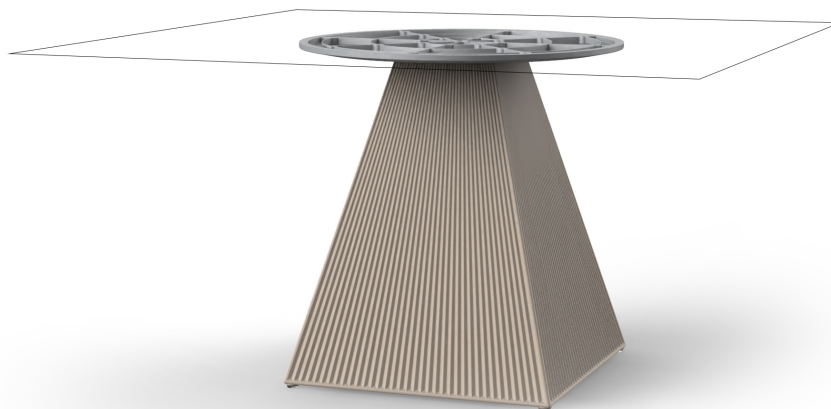

## Gatsby base 60x60x73cm s70

by Ramón Esteve

The Gatsby collection, designed by Ramón Esteve for Vondom, is reminiscent of Art Déco lighting. Those roaring twenties. “Something new, extraordinary, beautiful, simple but sophisticatedly designed” said Francis Scott Fitzgerald of his goals for the novel he was about to write. The Great Gatsby was born in a time of prosperity, parties and excess. It was called “The American Dream”.

### Description

Weight: 12.4 Kg

GATSBY Mesa Base Cuadrada 60x60x73cm S70  
GATSBY Square Base Table 60x60x73cm S70  
ref. 54459