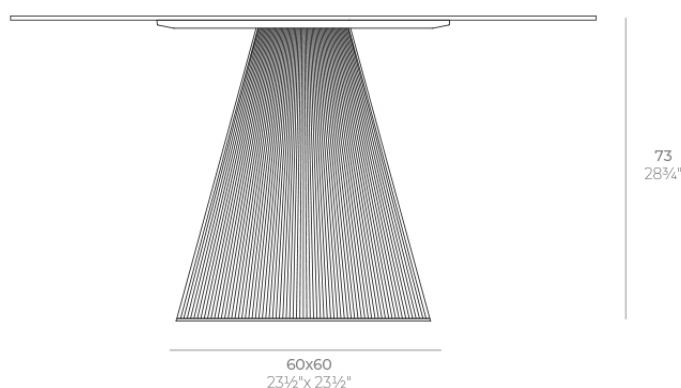

Gatsby base 60x60x73cm s70

by Ramón Esteve

The Gatsby collection, elegantly designed by Ramón Esteve for Vondom, embodies the essence of Art Deco-inspired outdoor living. Influenced by the lavish parties and opulent lifestyle of the Roaring Twenties, this collection embodies a blend of modernity and timeless sophistication.

Info

Description

Weight: 12.4 Kg

GATSBY Mesa Base Cuadrada 60x60x73cm S70
GATSBY Square Base Table 60x60x73cm S70
ref. 54459

TABLE TOP - SOBRE

- 139 x 139 cm
54 3/4" x 54 3/4"
- 159 x 159 cm
62 1/2" x 62 1/2"
- 179 x 179 cm
70 1/2" x 70 1/2"