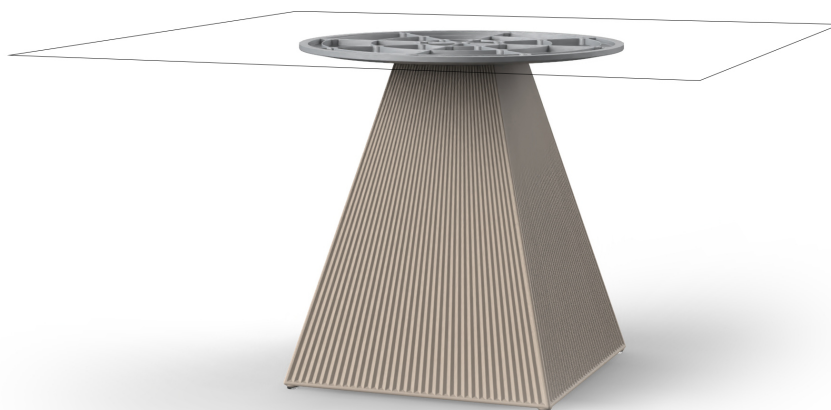

Gatsby base 60x60x73cm s70

by Ramón Esteve

The Gatsby collection, elegantly designed by Ramón Esteve for Vondom, embodies the essence of Art Deco-inspired outdoor living. Influenced by the lavish parties and opulent lifestyle of the Roaring Twenties, this collection embodies a blend of modernity and timeless sophistication.

“Something new, extraordinary, beautiful, simple but sophisticatedly designed” said Francis Scott Fitzgerald of his goals for the novel he was about to write, *The Great Gatsby* was born in a time of prosperity, parties and excess. It was called “The American Dream”.

Info

Description

Weight: 12.4 Kg

GATSBY Mesa Base Cuadrada 60x60x73cm S70
GATSBY Square Base Table 60x60x73cm S70
ref. 54459

TABLE TOP - SOBRE

- 139 x 139 cm
54 3/4" x 54 3/4"
- 159 x 159 cm
62 1/2" x 62 1/2"
- 179 x 179 cm
70 1/2" x 70 1/2"