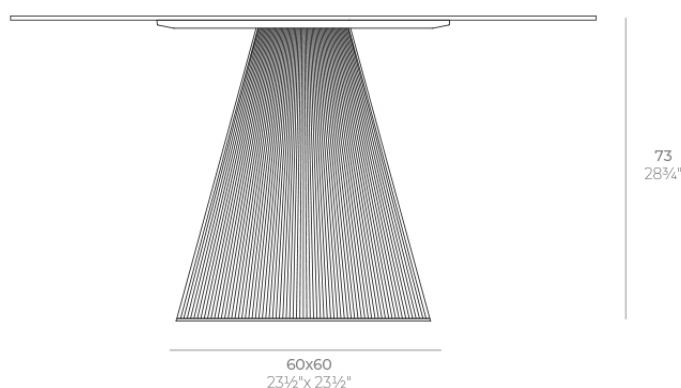

## Gatsby base 60x60x73cm s70

by Ramón Esteve

The Gatsby collection, designed by Ramón Esteve for Vondom, is reminiscent of Art Déco lighting. Those roaring twenties. “Something new, extraordinary, beautiful, simple but sophisticatedly designed” said Francis Scott Fitzgerald of his goals for the novel he was about to write. The Great Gatsby was born in a time of prosperity, parties and excess. It was called “The American Dream”.

### Description

Weight: 12.4 Kg

GATSBY Mesa Base Cuadrada 60x60x73cm S70  
GATSBY Square Base Table 60x60x73cm S70  
ref. 54459

#### TABLE TOP - SOBRE

- 139 x 139 cm  
54¾" x 54¾"
- 159 x 159 cm  
62½" x 62½"
- 179 x 179 cm  
70½" x 70½"