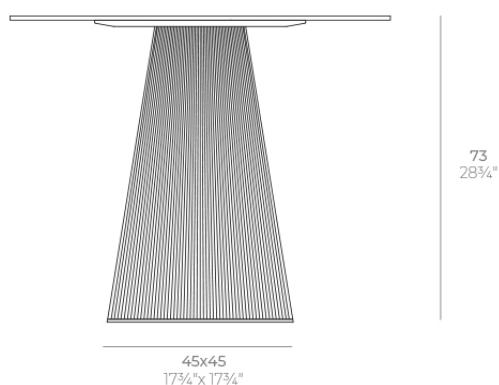

Gatsby base 45x45x73cm s50

by Ramón Esteve

The Gatsby collection, elegantly designed by Ramón Esteve for Vondom, embodies the essence of Art Deco-inspired outdoor living. Influenced by the lavish parties and opulent lifestyle of the Roaring Twenties, this collection embodies a blend of modernity and timeless sophistication.

Info

Description

Weight: 9.5 Kg

GATSBY Mesa Base Cuadrada 45x45x73cm S50
GATSBY Square Base Table 45x45x73cm S50
ref. 54458

TABLE TOP - SOBRE

- 100 x 100 cm
34¹/₄" x 34¹/₄"
- 109 x 109 cm
43" x 43"
- 119 x 119 cm
46³/₄" x 46³/₄"