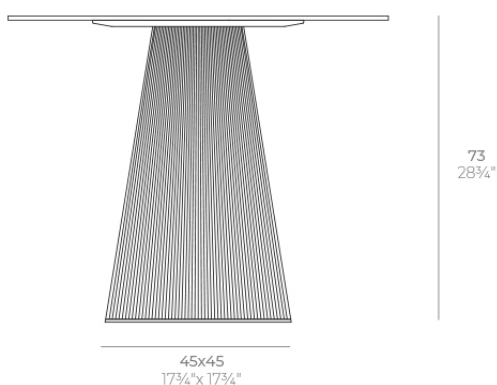

Gatsby base 45x45x73cm s50

by Ramón Esteve

The Gatsby collection, designed by Ramón Esteve for Vondom, is reminiscent of Art Déco lighting. Those roaring twenties. “Something new, extraordinary, beautiful, simple but sophisticatedly designed” said Francis Scott Fitzgerald of his goals for the novel he was about to write. The Great Gatsby was born in a time of prosperity, parties and excess. It was called “The American Dream”.

Info

Description

Weight: 9.5 Kg

GATSBY Mesa Base Cuadrada 45x45x73cm S50
GATSBY Square Base Table 45x45x73cm S50
ref. 54458

TABLE TOP - SOBRE

- 100 x 100 cm
34¹/₄" x 34¹/₄"
- 109 x 109 cm
43" x 43"
- 119 x 119 cm
46³/₄" x 46³/₄"