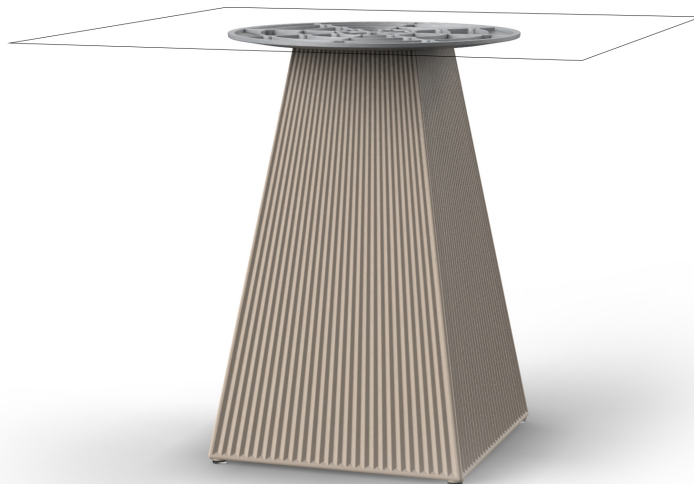

Gatsby base 45x45x73cm s50

by Ramón Esteve

The Gatsby collection, designed by Ramón Esteve for Vondom, is reminiscent of Art Déco lighting. Those roaring twenties. “Something new, extraordinary, beautiful, simple but sophisticatedly designed” said Francis Scott Fitzgerald of his goals for the novel he was about to write. The Great Gatsby was born in a time of prosperity, parties and excess. It was called “The American Dream”.

Info

Description

Weight: 9.5 Kg

GATSBY Mesa Base Cuadrada 45x45x73cm S50
GATSBY Square Base Table 45x45x73cm S50
ref. 54458

TABLE TOP - SOBRE

- 100 x 100 cm
34¹/₄" x 34¹/₄"
- 109 x 109 cm
43" x 43"
- 119 x 119 cm
46³/₄" x 46³/₄"