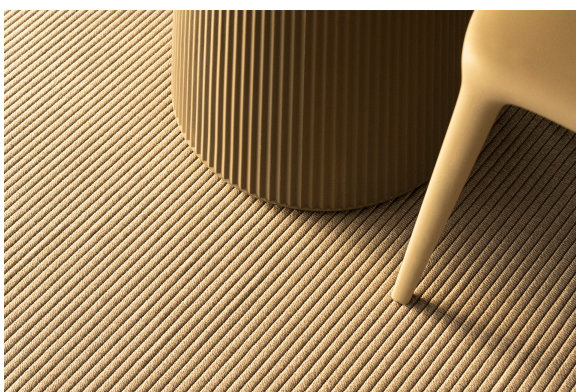

Gatsby base 45x45x73cm s50

by Ramón Esteve

The Gatsby collection, elegantly designed by Ramón Esteve for Vondom, embodies the essence of Art Deco-inspired outdoor living. Influenced by the lavish parties and opulent lifestyle of the Roaring Twenties, this collection embodies a blend of modernity and timeless sophistication.

camel 2020

clay 2022

garnet 2015

brown 2008

green 2016

blue 2018

gray 2005

anthracite 2006

black 2002

ecru granite

cream granite

ice 2101

Matt Polyethylene

Ambients

VONDOM