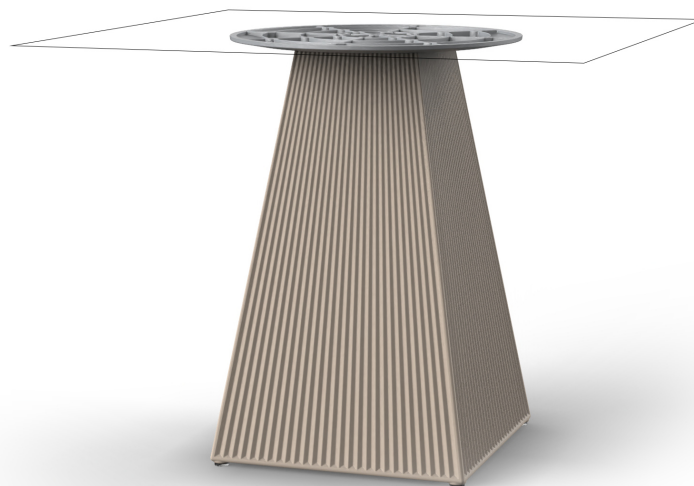

Gatsby base 45x45x73cm s50

by Ramón Esteve

The Gatsby collection, elegantly designed by Ramón Esteve for Vondom, embodies the essence of Art Deco-inspired outdoor living. Influenced by the lavish parties and opulent lifestyle of the Roaring Twenties, this collection embodies a blend of modernity and timeless sophistication.

“Something new, extraordinary, beautiful, simple but sophisticatedly designed” said Francis Scott Fitzgerald of his goals for the novel he was about to write, *The Great Gatsby* was born in a time of prosperity, parties and excess. It was called “The American Dream”.

Info

Description

Weight: 9.5 Kg

GATSBY Mesa Base Cuadrada 45x45x73cm S50
GATSBY Square Base Table 45x45x73cm S50
ref. 54458

TABLE TOP - SOBRE

- 100 x 100 cm
34¹/₄" x 34¹/₄"
- 109 x 109 cm
43" x 43"
- 119 x 119 cm
46³/₄" x 46³/₄"