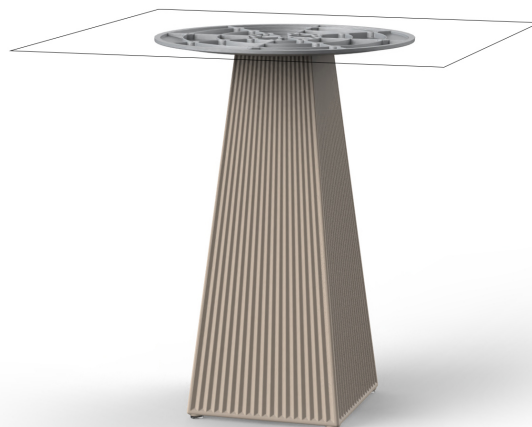

Gatsby base 30x30x73cm s50

by Ramón Esteve

The Gatsby collection, designed by Ramón Esteve for Vondom, is reminiscent of Art Déco lighting. Those roaring twenties. “Something new, extraordinary, beautiful, simple but sophisticatedly designed” said Francis Scott Fitzgerald of his goals for the novel he was about to write. The Great Gatsby was born in a time of prosperity, parties and excess. It was called “The American Dream”.

Info

Description

Weight: 6 Kg

GATSBY Mesa Base Cuadrada 30x30x73.5cm S50
GATSBY Square Base Table 30x30x73.5cm S50
ref. 54457

TABLE TOP - SOBRE

- 69 x 69 cm
27 1/4" x 27 1/4"
- 79 x 79 cm
31" x 31"
- 89 x 89 cm
35" x 35"

Finishes

finishes

BASIC

Ref. 54457

orange

ice

notte blue

crema