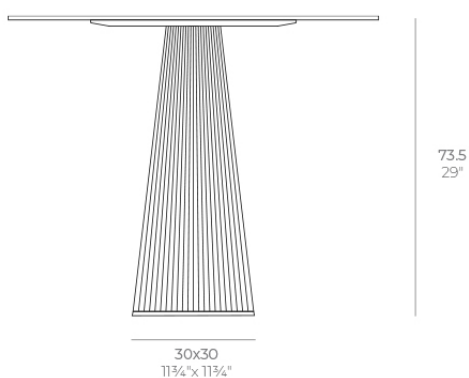

Gatsby base 30x30x73cm s50

by Ramón Esteve

The Gatsby collection, designed by Ramón Esteve for Vondom, is reminiscent of Art Déco lighting. Those roaring twenties. “Something new, extraordinary, beautiful, simple but sophisticatedly designed” said Francis Scott Fitzgerald of his goals for the novel he was about to write. The Great Gatsby was born in a time of prosperity, parties and excess. It was called “The American Dream”.

Info

Description

Weight: 6 Kg

GATSBY Mesa Base Cuadrada 30x30x73.5cm S50
GATSBY Square Base Table 30x30x73.5cm S50
ref. 54457

TABLE TOP - SOBRE

- 69 x 69 cm
27 1/4" x 27 1/4"
- 79 x 79 cm
31" x 31"
- 89 x 89 cm
35" x 35"