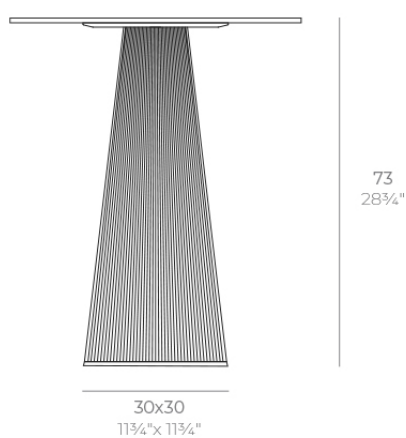

Gatsby base 30x30x73cm s30

by Ramón Esteve

The Gatsby collection, elegantly designed by Ramón Esteve for Vondom, embodies the essence of Art Deco-inspired outdoor living. Influenced by the lavish parties and opulent lifestyle of the Roaring Twenties, this collection embodies a blend of modernity and timeless sophistication.

Info

Description

Weight: 6 Kg

GATSBY Mesa Base Cuadrada 30x30x73cm S30
GATSBY Square Base Table 30x30x73cm S30
ref. 54456

TABLE TOP - SOBRE

- 50 x 50 cm
19 1/4" x 19 1/4"
- 59 x 59 cm
23 1/4" x 23 1/4"

Finishes