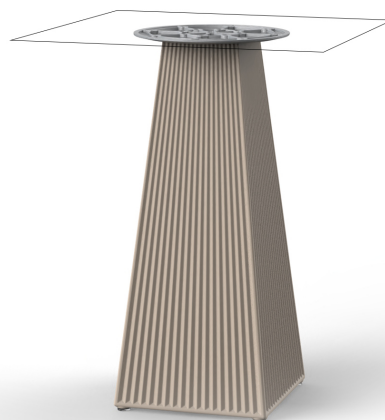

Gatsby base 30x30x73cm s30

by Ramón Esteve

The Gatsby collection, elegantly designed by Ramón Esteve for Vondom, embodies the essence of Art Deco-inspired outdoor living. Influenced by the lavish parties and opulent lifestyle of the Roaring Twenties, this collection embodies a blend of modernity and timeless sophistication.

“Something new, extraordinary, beautiful, simple but sophisticatedly designed” said Francis Scott Fitzgerald of his goals for the novel he was about to write, *The Great Gatsby* was born in a time of prosperity, parties and excess. It was called “The American Dream”.

Info

Description

Weight: 6 Kg

GATSBY Mesa Base Cuadrada 30x30x73cm S30
GATSBY Square Base Table 30x30x73cm S30
ref. 54456

TABLE TOP - SOBRE

- 50 x 50 cm
19 1/4" x 19 1/4"
- 59 x 59 cm
23 1/4" x 23 1/4"

Finishes