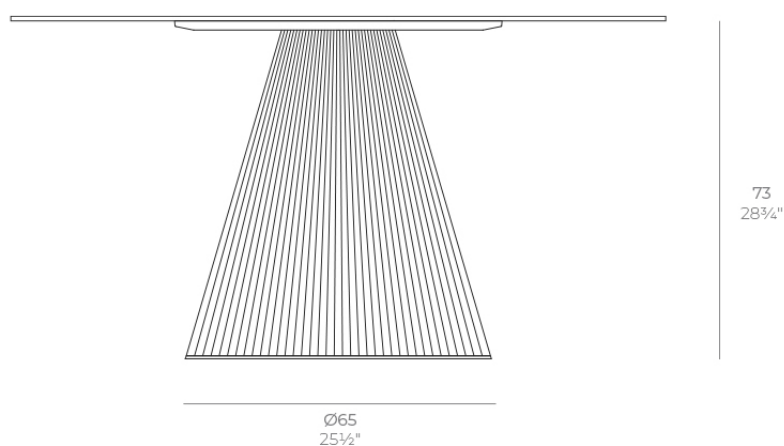

Gatsby base ø65x73cm s70

by Ramón Esteve

The Gatsby collection, designed by Ramón Esteve for Vondom, is reminiscent of Art Déco lighting. Those roaring twenties. “Something new, extraordinary, beautiful, simple but sophisticatedly designed” said Francis Scott Fitzgerald of his goals for the novel he was about to write. The Great Gatsby was born in a time of prosperity, parties and excess. It was called “The American Dream”.

Info

Description

Weight: 8 Kg

GATSBY Mesa Base Redonda Ø65x73cm S70
GATSBY Round Base Table Ø65x73cm S70
ref. 54455

TABLE TOP - SOBRE

- Ø159 cm
Ø62 1/2"
- Ø179 cm
Ø70 1/2"

Finishes

finishes