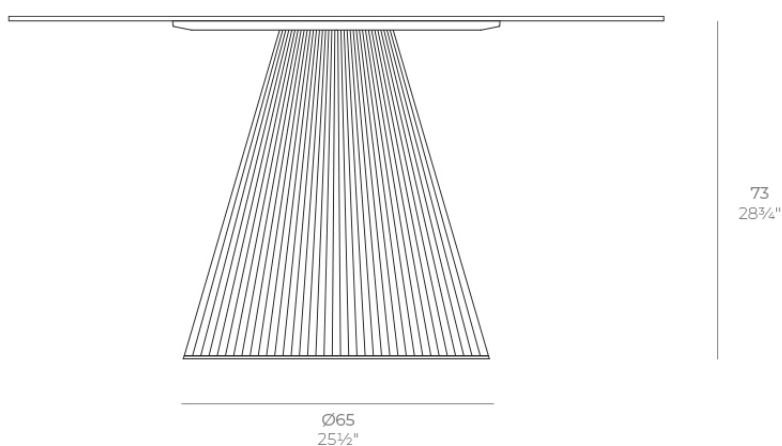

Gatsby base ø65x73cm s70

by Ramón Esteve

The Gatsby collection, elegantly designed by Ramón Esteve for Vondom, embodies the essence of Art Deco-inspired outdoor living. Influenced by the lavish parties and opulent lifestyle of the Roaring Twenties, this collection embodies a blend of modernity and timeless sophistication.

Info

Description

Weight: 8 Kg

GATSBY Mesa Base Redonda Ø65x73cm S70
GATSBY Round Base Table Ø65x73cm S70
ref. 54455

TABLE TOP - SOBRE

- Ø159 cm
Ø62 1/2"
- Ø179 cm
Ø70 1/2"

Finishes

finishes