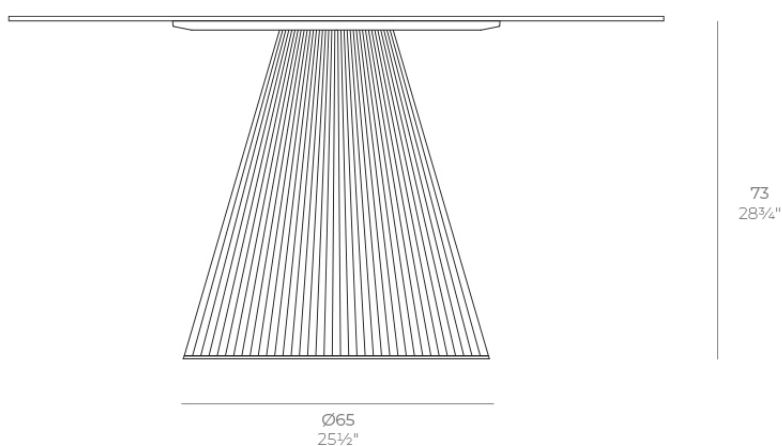

Gatsby base ø65x73cm s70

by Ramón Esteve

The Gatsby collection, elegantly designed by Ramón Esteve for Vondom, embodies the essence of Art Deco-inspired outdoor living. Influenced by the lavish parties and opulent lifestyle of the Roaring Twenties, this collection embodies a blend of modernity and timeless sophistication.

Info

Description

Weight: 8 Kg

GATSBY Mesa Base Redonda Ø65x73cm S70
GATSBY Round Base Table Ø65x73cm S70
ref. 54455

TABLE TOP - SOBRE

- Ø159 cm
Ø62½"
- Ø179 cm
Ø70½"

Finishes

finishes