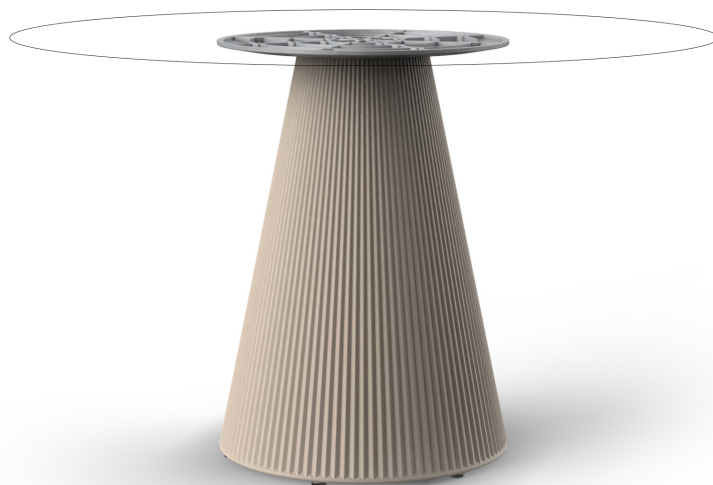

Gatsby base ø50x73cm s50

by Ramón Esteve

The Gatsby collection, elegantly designed by Ramón Esteve for Vondom, embodies the essence of Art Deco-inspired outdoor living. Influenced by the lavish parties and opulent lifestyle of the Roaring Twenties, this collection embodies a blend of modernity and timeless sophistication.

“Something new, extraordinary, beautiful, simple but sophisticatedly designed” said Francis Scott Fitzgerald of his goals for the novel he was about to write, *The Great Gatsby* was born in a time of prosperity, parties and excess. It was called “The American Dream”.

Info

Description

Weight: 6.3 Kg

GATSBY Mesa Base Redonda Ø50x73cm S50
GATSBY Round Base Table Ø50x73cm S50
ref. 54454

TABLE TOP - SOBRE

- Ø119 cm
Ø46 3/4"
- Ø139 cm
Ø54 3/4"
- Ø149 cm
Ø58 3/4"

Finishes

finishes

cream granite

ice 2101

Matt Polyethylene

Ambients