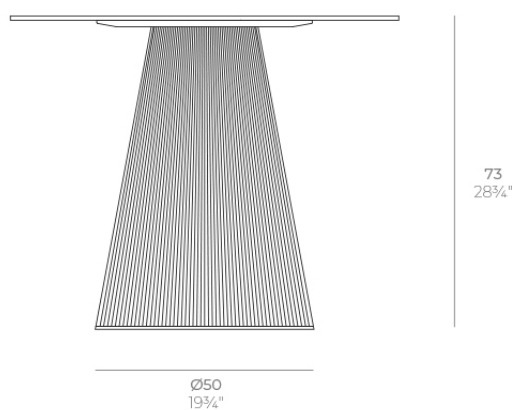

Gatsby base ø50x73cm s50

by Ramón Esteve

The Gatsby collection, designed by Ramón Esteve for Vondom, is reminiscent of Art Déco lighting. Those roaring twenties. “Something new, extraordinary, beautiful, simple but sophisticatedly designed” said Francis Scott Fitzgerald of his goals for the novel he was about to write. The Great Gatsby was born in a time of prosperity, parties and excess. It was called “The American Dream”.

Info

Description

Weight: 6.3 Kg

GATSBY Mesa Base Redonda Ø50x73cm S50
GATSBY Round Base Table Ø50x73cm S50
ref. 54454

TABLE TOP - SOBRE

- Ø119 cm
Ø46 3/4"
- Ø139 cm
Ø54 3/4"
- Ø149 cm
Ø58 3/4"

Finishes

finishes