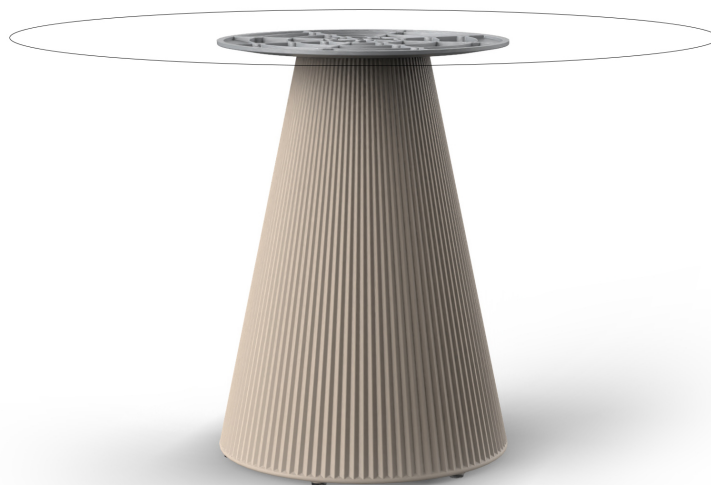

Gatsby base ø50x73cm s50

by Ramón Esteve

The Gatsby collection, elegantly designed by Ramón Esteve for Vondom, embodies the essence of Art Deco-inspired outdoor living. Influenced by the lavish parties and opulent lifestyle of the Roaring Twenties, this collection embodies a blend of modernity and timeless sophistication.

“Something new, extraordinary, beautiful, simple but sophisticatedly designed” said Francis Scott Fitzgerald of his goals for the novel he was about to write, *The Great Gatsby* was born in a time of prosperity, parties and excess. It was called “The American Dream”.

Info

Description

Weight: 6.3 Kg

GATSBY Mesa Base Redonda Ø50x73cm S50
GATSBY Round Base Table Ø50x73cm S50
ref. 54454

TABLE TOP - SOBRE

- Ø119 cm
Ø46¹/₄"
- Ø139 cm
Ø54¹/₄"
- Ø149 cm
Ø58¹/₄"

Finishes

finishes

cream granite

ice 2101

Matt Polyethylene

Ambients