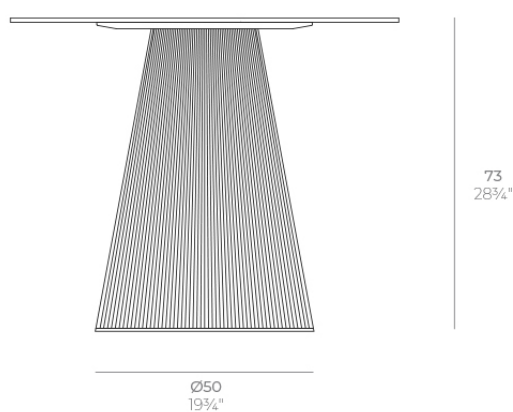

Gatsby base ø50x73cm s50

by Ramón Esteve

The Gatsby collection, elegantly designed by Ramón Esteve for Vondom, embodies the essence of Art Deco-inspired outdoor living. Influenced by the lavish parties and opulent lifestyle of the Roaring Twenties, this collection embodies a blend of modernity and timeless sophistication.

Info

Description

Weight: 6.3 Kg

GATSBY Mesa Base Redonda Ø50x73cm S50
GATSBY Round Base Table Ø50x73cm S50
ref. 54454

TABLE TOP - SOBRE

- Ø119 cm
Ø46¹/₄"
- Ø139 cm
Ø54¹/₄"
- Ø149 cm
Ø58¹/₄"

Finishes

finishes