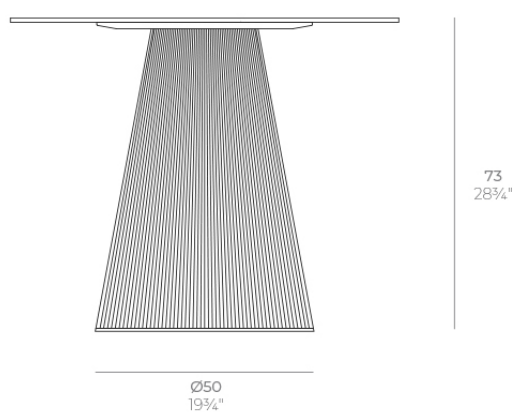

Gatsby base ø50x73cm s50

by Ramón Esteve

The Gatsby collection, elegantly designed by Ramón Esteve for Vondom, embodies the essence of Art Deco-inspired outdoor living. Influenced by the lavish parties and opulent lifestyle of the Roaring Twenties, this collection embodies a blend of modernity and timeless sophistication.

Info

Description

Weight: 6.3 Kg

GATSBY Mesa Base Redonda Ø50x73cm S50
GATSBY Round Base Table Ø50x73cm S50
ref. 54454

TABLE TOP - SOBRE

- Ø119 cm
Ø46 3/4"
- Ø139 cm
Ø54 3/4"
- Ø149 cm
Ø58 3/4"

Finishes

finishes