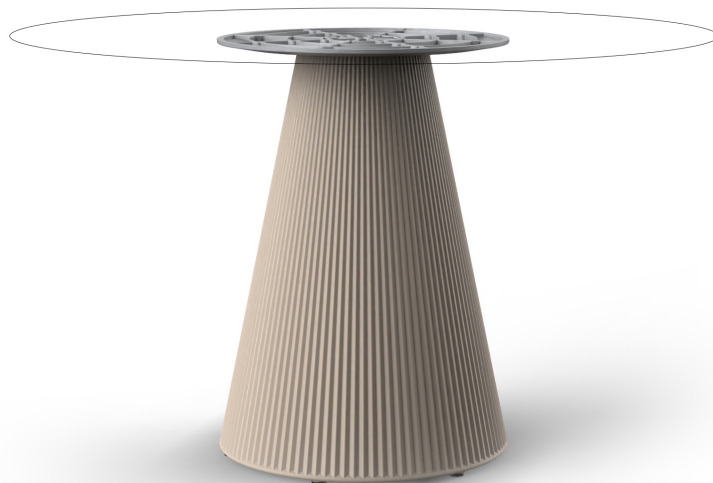

Gatsby base ø50x73cm s50

by Ramón Esteve

The Gatsby collection, designed by Ramón Esteve for Vondom, is reminiscent of Art Déco lighting. Those roaring twenties. “Something new, extraordinary, beautiful, simple but sophisticatedly designed” said Francis Scott Fitzgerald of his goals for the novel he was about to write. The Great Gatsby was born in a time of prosperity, parties and excess. It was called “The American Dream”.

Info

Description

Weight: 6.3 Kg

GATSBY Mesa Base Redonda Ø50x73cm S50
GATSBY Round Base Table Ø50x73cm S50
ref. 54454

TABLE TOP - SOBRE

- Ø119 cm
Ø46 3/4"
- Ø139 cm
Ø54 3/4"
- Ø149 cm
Ø58 3/4"

Finishes

finishes

ecru

beige

Matt Polyethylene

Ambients