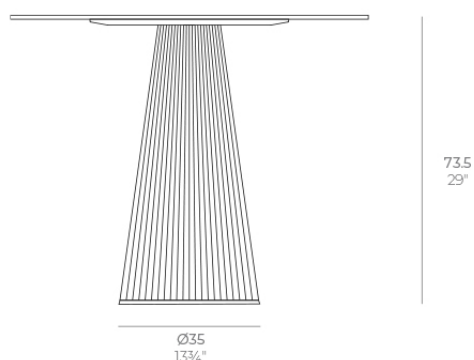

Gatsby base ø35x73cm s50

by Ramón Esteve

The Gatsby collection, elegantly designed by Ramón Esteve for Vondom, embodies the essence of Art Deco-inspired outdoor living. Influenced by the lavish parties and opulent lifestyle of the Roaring Twenties, this collection embodies a blend of modernity and timeless sophistication.

Info

Description

Weight: 6.75 Kg

CATSBY Mesa Base Redonda Ø35x73.5cm S50
CATSBY Round Base Table Ø35x73.5cm S50
ref. 54453

TABLE TOP - SOBRE

- Ø79 cm
Ø31"
- Ø89 cm
Ø35"
- Ø100 cm
Ø39 1/4"

Finishes

finishes