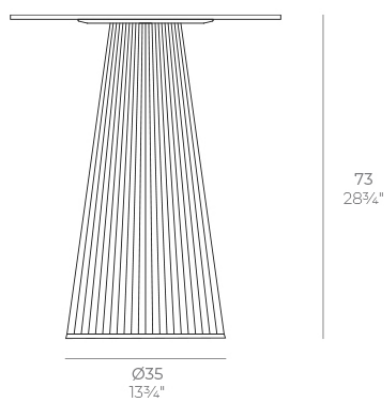

## Gatsby base ø35x73cm s30

by Ramón Esteve

The Gatsby collection, designed by Ramón Esteve for Vondom, is reminiscent of Art Déco lighting. Those roaring twenties. “Something new, extraordinary, beautiful, simple but sophisticatedly designed” said Francis Scott Fitzgerald of his goals for the novel he was about to write. The Great Gatsby was born in a time of prosperity, parties and excess. It was called “The American Dream”.

### Description

Weight: 4.2 Kg

GATSBY Mesa Base Redonda Ø35x73cm S30  
GATSBY Round Base Table Ø35x73cm S30  
ref. 54452

#### TABLE TOP - SOBRE

- Ø50 cm  
Ø19 1/4"
- Ø59 cm  
Ø23 1/4"
- Ø69 cm  
Ø27 1/4"