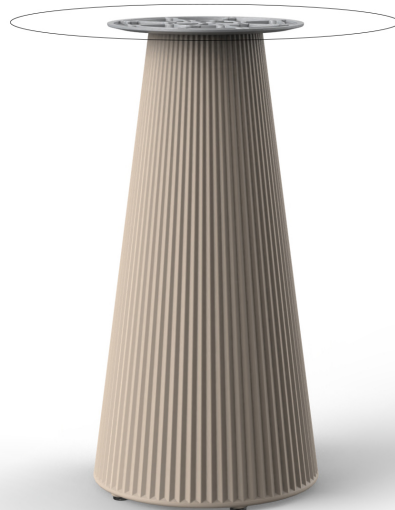

## Gatsby base ø35x73cm s30

by Ramón Esteve

The Gatsby collection, designed by Ramón Esteve for Vondom, is reminiscent of Art Déco lighting. Those roaring twenties. “Something new, extraordinary, beautiful, simple but sophisticatedly designed” said Francis Scott Fitzgerald of his goals for the novel he was about to write. The Great Gatsby was born in a time of prosperity, parties and excess. It was called “The American Dream”.

### Description

Weight: 4.2 Kg

GATSBY Mesa Base Redonda Ø35x73cm S30  
GATSBY Round Base Table Ø35x73cm S30  
ref. 54452

#### TABLE TOP - SOBRE

- Ø50 cm  
Ø19 1/4"
- Ø59 cm  
Ø23 1/4"
- Ø69 cm  
Ø27 1/4"