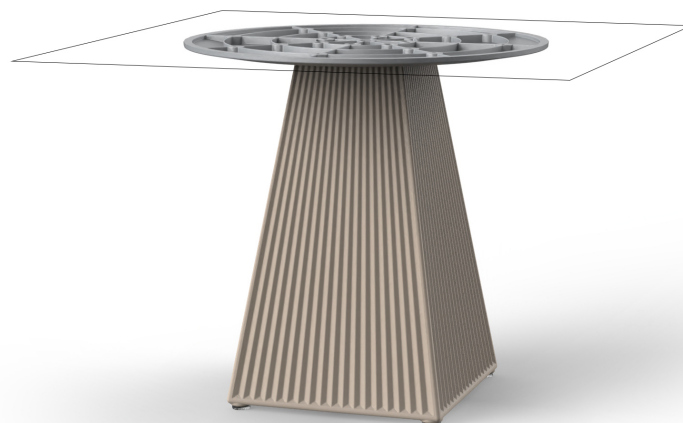

Gatsby base 30x30x50cm s50

by Ramón Esteve

The Gatsby collection, elegantly designed by Ramón Esteve for Vondom, embodies the essence of Art Deco-inspired outdoor living. Influenced by the lavish parties and opulent lifestyle of the Roaring Twenties, this collection embodies a blend of modernity and timeless sophistication.

“Something new, extraordinary, beautiful, simple but sophisticatedly designed” said Francis Scott Fitzgerald of his goals for the novel he was about to write, *The Great Gatsby* was born in a time of prosperity, parties and excess. It was called “The American Dream”.

Info

Description

Weight: 4.4 Kg

GATSBY Mesa Base Cuadrada 30x30x50.5cm S50
GATSBY Square Base Table 30x30x50.5cm S50
ref. 54451

TABLE TOP - SOBRE

■ 69 x 69 cm
27¹/₄" x 27¹/₄"

■ 79 x 79 cm
31" x 31"

Finishes