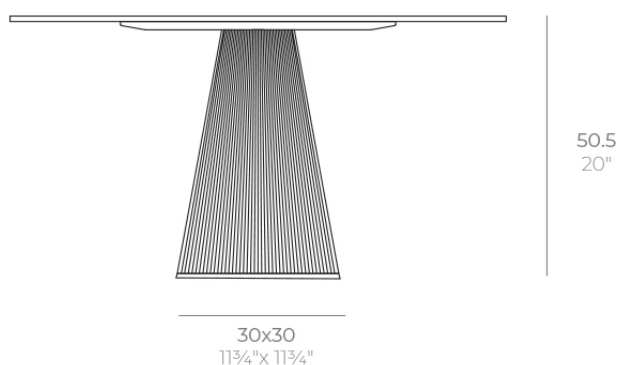

Gatsby base 30x30x50cm s50

by Ramón Esteve

The Gatsby collection, elegantly designed by Ramón Esteve for Vondom, embodies the essence of Art Deco-inspired outdoor living. Influenced by the lavish parties and opulent lifestyle of the Roaring Twenties, this collection embodies a blend of modernity and timeless sophistication.

Info

Description

Weight: 4.4 Kg

GATSBY Mesa Base Cuadrada 30x30x50.5cm S50
GATSBY Square Base Table 30x30x50.5cm S50
ref. 54451

TABLE TOP - SOBRE

■ 69 x 69 cm
27¹/₄" x 27¹/₄"

■ 79 x 79 cm
31" x 31"

Finishes