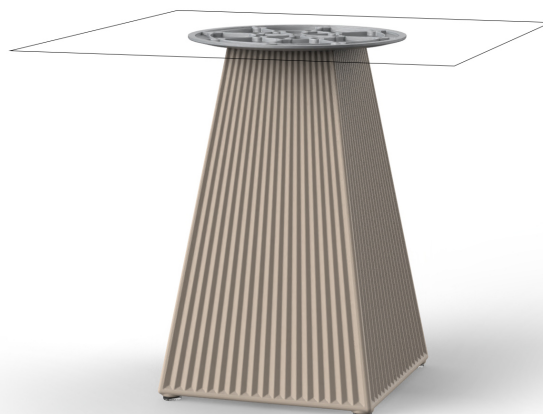

Gatsby base 30x30x50cm s30

by Ramón Esteve

The Gatsby collection, designed by Ramón Esteve for Vondom, is reminiscent of Art Déco lighting. Those roaring twenties. “Something new, extraordinary, beautiful, simple but sophisticatedly designed” said Francis Scott Fitzgerald of his goals for the novel he was about to write. The Great Gatsby was born in a time of prosperity, parties and excess. It was called “The American Dream”.

Info

Description

Weight: 4.4 Kg

GATSBY Mesa Base Cuadrada 30x30x50cm S30
GATSBY Square Base Table 30x30x50cm S30
ref. 54450

TABLE TOP - SOBRE

-  50 x 50 cm
19¹/₄" x 19¹/₄"
-  59 x 59 cm
23¹/₄" x 23¹/₄"

Finishes