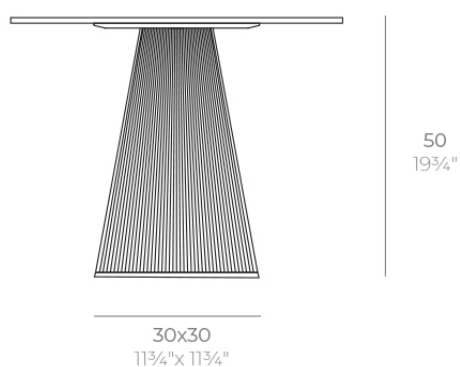

Gatsby base 30x30x50cm s30

by Ramón Esteve

The Gatsby collection, designed by Ramón Esteve for Vondom, is reminiscent of Art Déco lighting. Those roaring twenties. “Something new, extraordinary, beautiful, simple but sophisticatedly designed” said Francis Scott Fitzgerald of his goals for the novel he was about to write. The Great Gatsby was born in a time of prosperity, parties and excess. It was called “The American Dream”.

Info

Description

Weight: 4.4 Kg

GATSBY Mesa Base Cuadrada 30x30x50cm S30
GATSBY Square Base Table 30x30x50cm S30
ref. 54450

TABLE TOP - SOBRE

-  50 x 50 cm
19¹/₄" x 19¹/₄"
-  59 x 59 cm
23¹/₄" x 23¹/₄"

Finishes