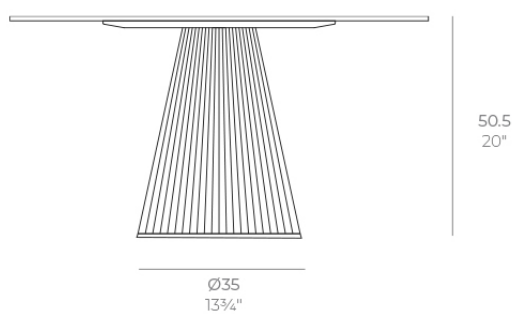

Gatsby base ø35x50cm s50

by Ramón Esteve

The Gatsby collection, elegantly designed by Ramón Esteve for Vondom, embodies the essence of Art Deco-inspired outdoor living. Influenced by the lavish parties and opulent lifestyle of the Roaring Twenties, this collection embodies a blend of modernity and timeless sophistication.

Info

Description

Weight: 3.2 Kg

GATSBY Mesa Base Redonda Ø35x50.5cm S50
GATSBY Round Base Table Ø35x50.5cm S50
ref. 54449

TABLE TOP - SOBRE

- Ø79 cm
Ø31"
- Ø89 cm
Ø35"
- Ø100 cm
Ø39 1/4"

Finishes

finishes