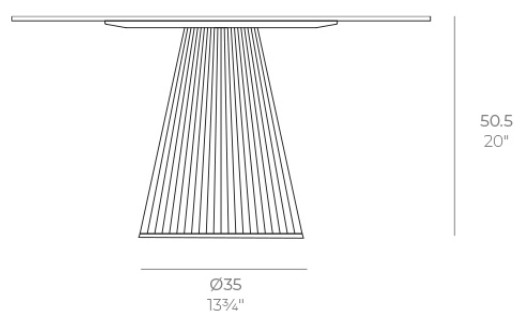

Gatsby base ø35x50cm s50

by Ramón Esteve

The Gatsby collection, designed by Ramón Esteve for Vondom, is reminiscent of Art Déco lighting. Those roaring twenties. “Something new, extraordinary, beautiful, simple but sophisticatedly designed” said Francis Scott Fitzgerald of his goals for the novel he was about to write. The Great Gatsby was born in a time of prosperity, parties and excess. It was called “The American Dream”.

Info

Description

Weight: 3.2 Kg

GATSBY Mesa Base Redonda Ø35x50.5cm S50
GATSBY Round Base Table Ø35x50.5cm S50
ref. 54449

TABLE TOP - SOBRE

- Ø79 cm
Ø31"
- Ø89 cm
Ø35"
- Ø100 cm
Ø39 1/4"

Finishes

finishes