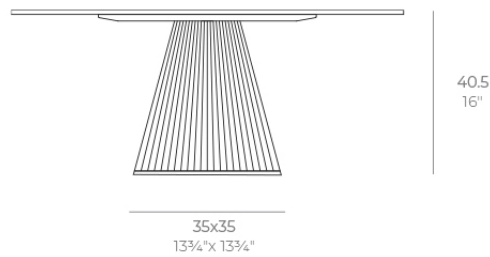

### Description

Weight: 4.3 Kg

GATSBY Mesa Base Cuadrada 35x35x40.5cm S50  
GATSBY Square Base Table 35x35x40.5cm S50  
ref. 54447