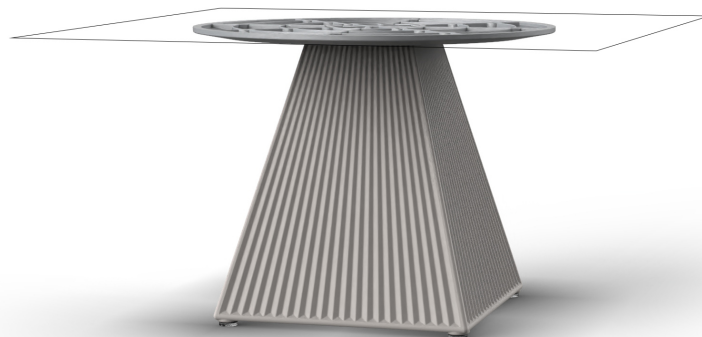

Gatsby base 35x35x40cm s50

by Ramón Esteve

The Gatsby collection, elegantly designed by Ramón Esteve for Vondom, embodies the essence of Art Deco-inspired outdoor living. Influenced by the lavish parties and opulent lifestyle of the Roaring Twenties, this collection embodies a blend of modernity and timeless sophistication.

“Something new, extraordinary, beautiful, simple but sophisticatedly designed” said Francis Scott Fitzgerald of his goals for the novel he was about to write, *The Great Gatsby* was born in a time of prosperity, parties and excess. It was called “The American Dream”.