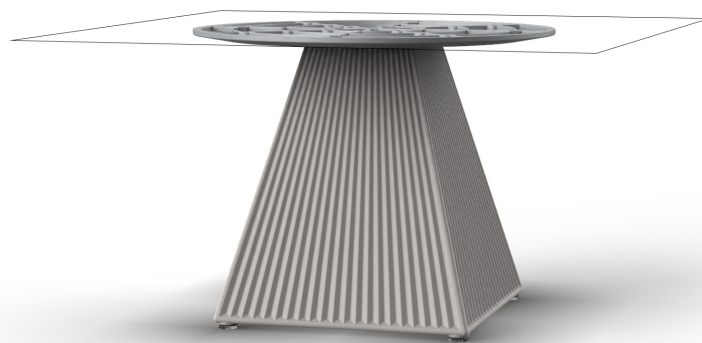

## Gatsby base 35x35x40cm s50

by Ramón Esteve

The Gatsby collection, designed by Ramón Esteve for Vondom, is reminiscent of Art Déco lighting. Those roaring twenties. “Something new, extraordinary, beautiful, simple but sophisticatedly designed” said Francis Scott Fitzgerald of his goals for the novel he was about to write. The Great Gatsby was born in a time of prosperity, parties and excess. It was called “The American Dream”.

### Description

Weight: 4.3 Kg

GATSBY Mesa Base Cuadrada 35x35x40.5cm S50  
GATSBY Square Base Table 35x35x40.5cm S50  
ref. 54447