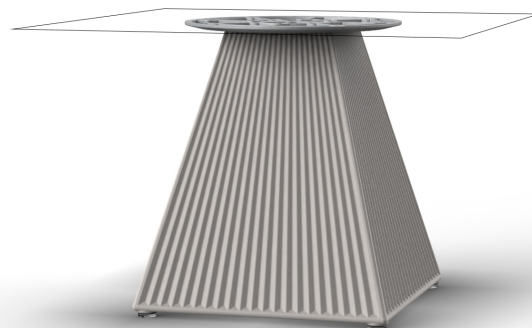

Gatsby base 35x35x40cm s30

by Ramón Esteve

The Gatsby collection, elegantly designed by Ramón Esteve for Vondom, embodies the essence of Art Deco-inspired outdoor living. Influenced by the lavish parties and opulent lifestyle of the Roaring Twenties, this collection embodies a blend of modernity and timeless sophistication.

“Something new, extraordinary, beautiful, simple but sophisticatedly designed” said Francis Scott Fitzgerald of his goals for the novel he was about to write, *The Great Gatsby* was born in a time of prosperity, parties and excess. It was called “The American Dream”.

Info

Description

Weight: 4.3 Kg

GATSBY Mesa Base Cuadrada 35x35x40cm S30
GATSBY Square Base Table 35x35x40cm S30
ref. 54446

TABLE TOP - SOBRE

-  50 x 50 cm
19 1/4" x 19 1/4"
-  59 x 59 cm
23 1/4" x 23 1/4"