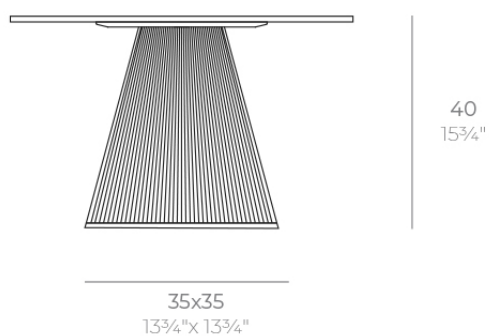

Gatsby base 35x35x40cm s30

by Ramón Esteve

The Gatsby collection, elegantly designed by Ramón Esteve for Vondom, embodies the essence of Art Deco-inspired outdoor living. Influenced by the lavish parties and opulent lifestyle of the Roaring Twenties, this collection embodies a blend of modernity and timeless sophistication.

Info

Description

Weight: 4.3 Kg

GATSBY Mesa Base Cuadrada 35x35x40cm S30
GATSBY Square Base Table 35x35x40cm S30
ref. 54446

TABLE TOP - SOBRE

-  50 x 50 cm
19 1/4" x 19 1/4"
-  59 x 59 cm
23 1/4" x 23 1/4"