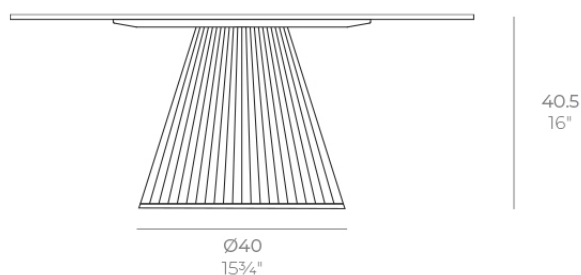

Gatsby base ø40x40cm s50

by Ramón Esteve

The Gatsby collection, designed by Ramón Esteve for Vondom, is reminiscent of Art Déco lighting. Those roaring twenties. “Something new, extraordinary, beautiful, simple but sophisticatedly designed” said Francis Scott Fitzgerald of his goals for the novel he was about to write. The Great Gatsby was born in a time of prosperity, parties and excess. It was called “The American Dream”.

Info

Description

Weight: 3.24 Kg

GATSBY Mesa Base Redonda Ø40x40.5cm S50
GATSBY Round Base Table Ø40x40.5cm S50
ref. 54445

TABLE TOP - SOBRE

- Ø79 cm
Ø31"
- Ø89 cm
Ø35"
- Ø100 cm
Ø39 1/4"

Combinations

- 1 x 54606 Sofá Brazo Derecho - Sectional Sofa Right
- 1 x 54405 Sofá Brazo Izquierdo - Sectional Sofa Left
- 1 x 54404 Sofá Módulo Central - Sectional Armless
- 2 x 54407 Sofá Módulo Esquina Curva 45° - Sectional Round Corner 45°
- 1 x 54408 Módulo Puffi - Sectional Puff
- 1 x 54441 + 1 x 66127 Mesa Baja Ø70 cm - Ø79 cm Low Table