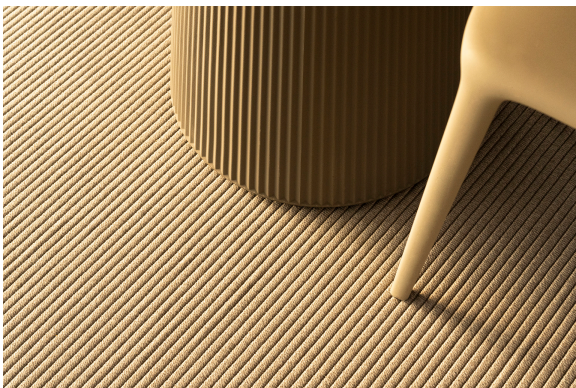

Gatsby base ø40x40cm s50

by Ramón Esteve

The Gatsby collection, designed by Ramón Esteve for Vondom, is reminiscent of Art Déco lighting. Those roaring twenties. “Something new, extraordinary, beautiful, simple but sophisticatedly designed” said Francis Scott Fitzgerald of his goals for the novel he was about to write. The Great Gatsby was born in a time of prosperity, parties and excess. It was called “The American Dream”.

khaki

taupe

ecru

beige

Matt Polyethylene

Ambients

VONDOM