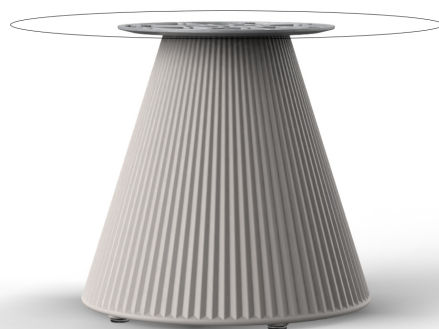

## Gatsby base ø40x40cm s30

by Ramón Esteve

The Gatsby collection, designed by Ramón Esteve for Vondom, is reminiscent of Art Déco lighting. Those roaring twenties. “Something new, extraordinary, beautiful, simple but sophisticatedly designed” said Francis Scott Fitzgerald of his goals for the novel he was about to write. The Great Gatsby was born in a time of prosperity, parties and excess. It was called “The American Dream”.

### Description

Weight: 3 Kg

GATSBY Mesa Base Redonda Ø40x40cm S30  
GATSBY Round Base Table Ø40x40cm S30  
ref. 54444