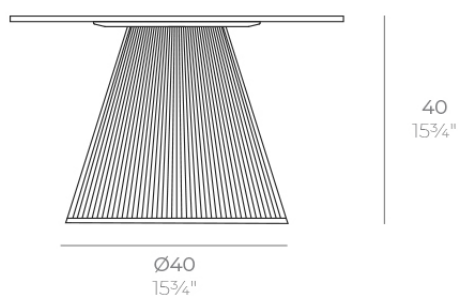

Gatsby base ø40x40cm s30

by Ramón Esteve

The Gatsby collection, elegantly designed by Ramón Esteve for Vondom, embodies the essence of Art Deco-inspired outdoor living. Influenced by the lavish parties and opulent lifestyle of the Roaring Twenties, this collection embodies a blend of modernity and timeless sophistication.

Info

Description

Weight: 3 Kg

GATSBY Mesa Base Redonda Ø40x40cm S30
GATSBY Round Base Table Ø40x40cm S30
ref. 54444

TABLE TOP - SOBRE

- Ø50 cm
Ø19 1/4"
- Ø59 cm
Ø23 1/4"
- Ø69 cm
Ø27 1/4"

Finishes

finishes