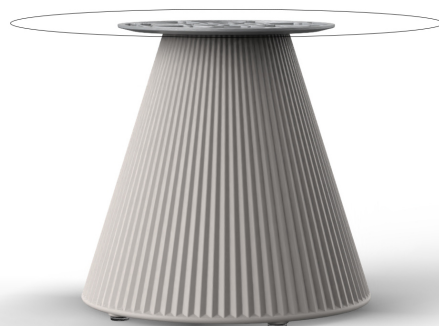

Gatsby base ø40x40cm s30

by Ramón Esteve

The Gatsby collection, elegantly designed by Ramón Esteve for Vondom, embodies the essence of Art Deco-inspired outdoor living. Influenced by the lavish parties and opulent lifestyle of the Roaring Twenties, this collection embodies a blend of modernity and timeless sophistication.

“Something new, extraordinary, beautiful, simple but sophisticatedly designed” said Francis Scott Fitzgerald of his goals for the novel he was about to write, *The Great Gatsby* was born in a time of prosperity, parties and excess. It was called “The American Dream”.

Info

Description

Weight: 3 Kg

GATSBY Mesa Base Redonda Ø40x40cm S30
GATSBY Round Base Table Ø40x40cm S30
ref. 54444

TABLE TOP - SOBRE

- Ø50 cm
Ø19 1/4"
- Ø59 cm
Ø23 1/4"
- Ø69 cm
Ø27 1/4"

Finishes

finishes