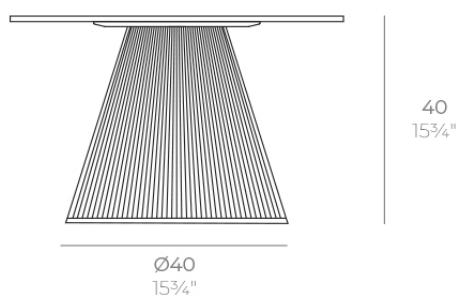

## Gatsby base ø40x40cm s30

by Ramón Esteve

The Gatsby collection, designed by Ramón Esteve for Vondom, is reminiscent of Art Déco lighting. Those roaring twenties. “Something new, extraordinary, beautiful, simple but sophisticatedly designed” said Francis Scott Fitzgerald of his goals for the novel he was about to write. The Great Gatsby was born in a time of prosperity, parties and excess. It was called “The American Dream”.

### Description

Weight: 3 Kg

GATSBY Mesa Base Redonda Ø40x40cm S30  
GATSBY Round Base Table Ø40x40cm S30  
ref. 54444

#### TABLE TOP - SOBRE

- Ø50 cm  
Ø19 1/4"
- Ø59 cm  
Ø23 1/4"
- Ø69 cm  
Ø27 1/4"