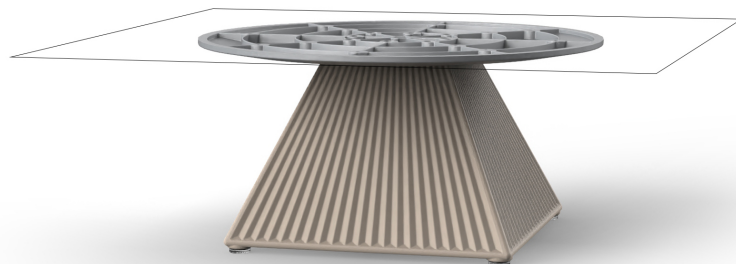

Gatsby base 35x35x25 s50

by Ramón Esteve

The Gatsby collection, elegantly designed by Ramón Esteve for Vondom, embodies the essence of Art Deco-inspired outdoor living. Influenced by the lavish parties and opulent lifestyle of the Roaring Twenties, this collection embodies a blend of modernity and timeless sophistication.

Info

Description

Weight: 3.21 Kg

GATSBY Mesa Base Cuadrada 35x35x25cm S50
GATSBY Square Base Table 35x35x25cm S50
ref. 54443

TABLE TOP - SOBRE

- 69 x 69 cm
27 1/4" x 27 1/4"
- 79 x 79 cm
31" x 31"
- 89 x 89 cm
35" x 35"
- 100 x 100 cm
39 1/4" x 39 1/4"