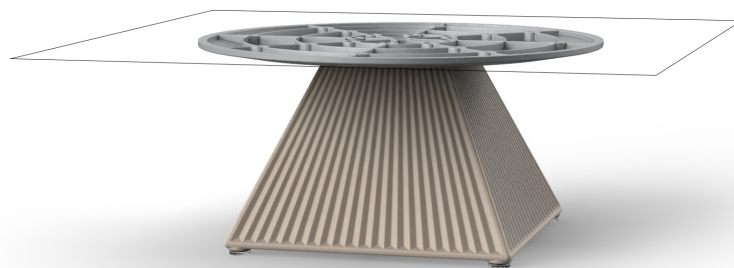

## Gatsby base 35x35x25 s50

by Ramón Esteve

The Gatsby collection, designed by Ramón Esteve for Vondom, is reminiscent of Art Déco lighting. Those roaring twenties. “Something new, extraordinary, beautiful, simple but sophisticatedly designed” said Francis Scott Fitzgerald of his goals for the novel he was about to write. The Great Gatsby was born in a time of prosperity, parties and excess. It was called “The American Dream”.

### Description

Weight: 3.21 Kg

GATSBY Mesa Base Cuadrada 35x35x25cm S50  
GATSBY Square Base Table 35x35x25cm S50  
ref. 54443