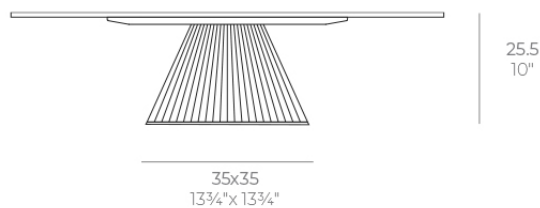

## Gatsby base 35x35x25 s50

by Ramón Esteve

The Gatsby collection, designed by Ramón Esteve for Vondom, is reminiscent of Art Déco lighting. Those roaring twenties. “Something new, extraordinary, beautiful, simple but sophisticatedly designed” said Francis Scott Fitzgerald of his goals for the novel he was about to write. The Great Gatsby was born in a time of prosperity, parties and excess. It was called “The American Dream”.

### Description

Weight: 3.21 Kg

GATSBY Mesa Base Cuadrada 35x35x25cm S50  
GATSBY Square Base Table 35x35x25cm S50  
ref. 54443

#### TABLE TOP - SOBRE

- 69 x 69 cm  
27 1/4" x 27 1/4"
- 79 x 79 cm  
31" x 31"
- 89 x 89 cm  
35" x 35"
- 100 x 100 cm  
39 1/4" x 39 1/4"