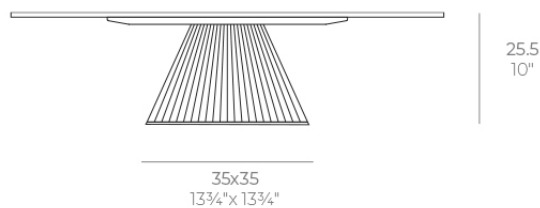

Gatsby base 35x35x25 s50

by Ramón Esteve

The Gatsby collection, elegantly designed by Ramón Esteve for Vondom, embodies the essence of Art Deco-inspired outdoor living. Influenced by the lavish parties and opulent lifestyle of the Roaring Twenties, this collection embodies a blend of modernity and timeless sophistication.

Info

Description

Weight: 3.21 Kg

GATSBY Mesa Base Cuadrada 35x35x25cm S50
GATSBY Square Base Table 35x35x25cm S50
ref. 54443

TABLE TOP - SOBRE

- 69 x 69 cm
27 1/4" x 27 1/4"
- 79 x 79 cm
31" x 31"
- 89 x 89 cm
35" x 35"
- 100 x 100 cm
39 1/4" x 39 1/4"