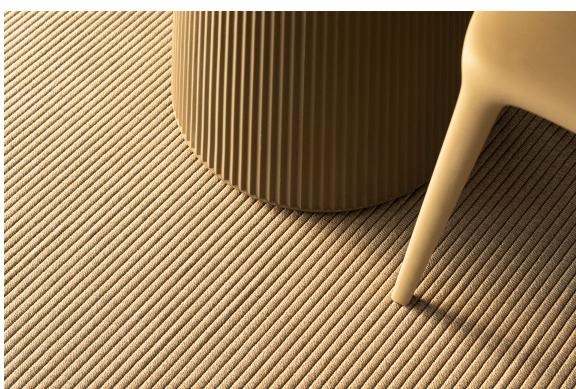

Gatsby base 35x35x25 s30

by Ramón Esteve

The Gatsby collection, designed by Ramón Esteve for Vondom, is reminiscent of Art Déco lighting. Those roaring twenties. “Something new, extraordinary, beautiful, simple but sophisticatedly designed” said Francis Scott Fitzgerald of his goals for the novel he was about to write. The Great Gatsby was born in a time of prosperity, parties and excess. It was called “The American Dream”.

khaki

taupe

ecru

beige

Matt Polyethylene

Ambients

VONDOM