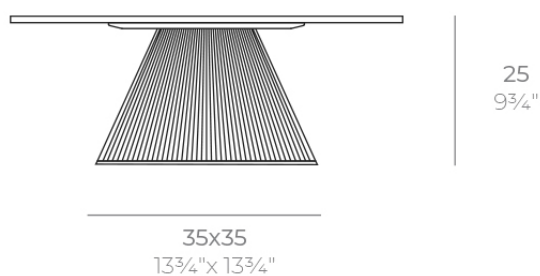

Gatsby base 35x35x25 s30

by Ramón Esteve

The Gatsby collection, designed by Ramón Esteve for Vondom, is reminiscent of Art Déco lighting. Those roaring twenties. “Something new, extraordinary, beautiful, simple but sophisticatedly designed” said Francis Scott Fitzgerald of his goals for the novel he was about to write. The Great Gatsby was born in a time of prosperity, parties and excess. It was called “The American Dream”.

Info

Description

Weight: 3.15 Kg

GATSBY Mesa Base Cuadrada 35x35x25cm S30
GATSBY Square Base Table 35x35x25cm S30
ref. 54442

TABLE TOP - SOBRE

- 50 x 50 cm
19 1/4" x 19 1/4"
- 59 x 59 cm
23 1/4" x 23 1/4"

Combinations