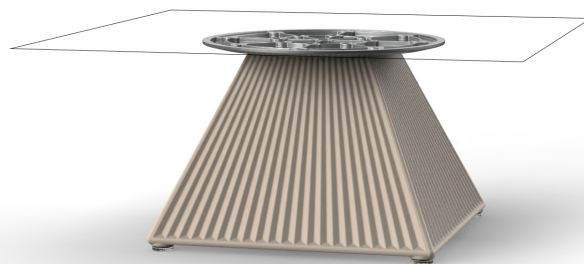

Gatsby base 35x35x25 s30

by Ramón Esteve

The Gatsby collection, designed by Ramón Esteve for Vondom, is reminiscent of Art Déco lighting. Those roaring twenties. “Something new, extraordinary, beautiful, simple but sophisticatedly designed” said Francis Scott Fitzgerald of his goals for the novel he was about to write. The Great Gatsby was born in a time of prosperity, parties and excess. It was called “The American Dream”.

Info

Description

Weight: 3.15 Kg

GATSBY Mesa Base Cuadrada 35x35x25cm S30
GATSBY Square Base Table 35x35x25cm S30
ref. 54442

TABLE TOP - SOBRE

- 50 x 50 cm
19 1/4" x 19 1/4"
- 59 x 59 cm
23 1/4" x 23 1/4"

Combinations

- 1 x 54606 Sofá Brazo Derecho - Sectional Sofa Right
- 1 x 54405 Sofá Brazo Izquierdo - Sectional Sofa Left
- 1 x 54404 Sofá Módulo Central - Sectional Armless
- 2 x 54407 Sofá Módulo Esquina Curva 45° - Sectional Round Corner 45°
- 1 x 54408 Módulo Puffi - Sectional Puff
- 1 x 54441 + 1 x 66127 Mesa Baja Ø70 cm - Ø79 cm Low Table