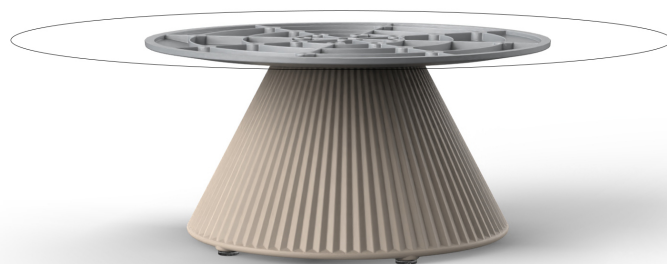

Gatsby base ø40x25 s50

by Ramón Esteve

The Gatsby collection, designed by Ramón Esteve for Vondom, is reminiscent of Art Déco lighting. Those roaring twenties. “Something new, extraordinary, beautiful, simple but sophisticatedly designed” said Francis Scott Fitzgerald of his goals for the novel he was about to write. The Great Gatsby was born in a time of prosperity, parties and excess. It was called “The American Dream”.

Info

Description

Weight: 2.44 Kg

GATSBY Mesa Base Redonda Ø40x25.5cm S50
GATSBY Round Base Table Ø40x25.5cm S50
ref. 54441

TABLE TOP - SOBRE

- Ø79 cm
Ø31"
- Ø89 cm
Ø35"
- Ø100 cm
Ø39 1/4"

Combinations

- 1 x 54606 Sofá Brazo Derecho - Sectional Sofa Right
- 1 x 54405 Sofá Brazo Izquierdo - Sectional Sofa Left
- 1 x 54404 Sofá Módulo Central - Sectional Armless
- 2 x 54407 Sofá Módulo Esquina Curva 45° - Sectional Round Corner 45°
- 1 x 54408 Módulo Puffi - Sectional Puff
- 1 x 54441 + 1 x 66127 Mesa Baja 070 cm - 079 cm Low Table

- 1 x 54606 Sofá Brazo Derecho - Sectional Sofa Right
- 1 x 54405 Sofá Brazo Izquierdo - Sectional Sofa Left
- 1 x 54404 Sofá Módulo Central - Sectional Armless

- 1 x 54606 Sofá Brazo Derecho - Sectional Sofa Right
- 1 x 54405 Sofá Brazo Izquierdo - Sectional Sofa Left
- 3 x 54404 Sofá Módulo Central - Sectional Armless
- 1 x 54420 Sofá Módulo Esquina Derecha - Sectional Right Corner
- 1 x 54408 Módulo Puffi - Sectional Puff
- 1 x 54443 + 1 x 66134 Mesa Baja 70x79 cm - 79x79 cm Low Table