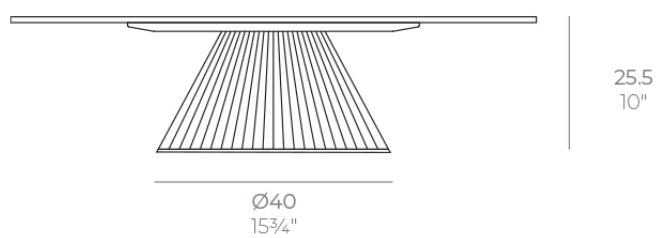

Gatsby base ø40x25 s50

by Ramón Esteve

The Gatsby collection, designed by Ramón Esteve for Vondom, is reminiscent of Art Déco lighting. Those roaring twenties. “Something new, extraordinary, beautiful, simple but sophisticatedly designed” said Francis Scott Fitzgerald of his goals for the novel he was about to write. The Great Gatsby was born in a time of prosperity, parties and excess. It was called “The American Dream”.

Info

Description

Weight: 2.44 Kg

GATSBY Mesa Base Redonda Ø40x25.5cm S50
GATSBY Round Base Table Ø40x25.5cm S50
ref. 54441

TABLE TOP - SOBRE

- Ø79 cm
Ø31"
- Ø89 cm
Ø35"
- Ø100 cm
Ø39 1/4"

Combinations

- 1 x 54606 Sofá Brazo Derecho - Sectional Sofa Right
- 1 x 54405 Sofá Brazo Izquierdo - Sectional Sofa Left
- 1 x 54404 Sofá Módulo Central - Sectional Armless
- 2 x 54407 Sofá Módulo Esquina Curva 45° - Sectional Round Corner 45°
- 1 x 54408 Módulo Puffi - Sectional Puff
- 1 x 54441 + 1 x 66127 Mesa Baja 070 cm - 079 cm Low Table