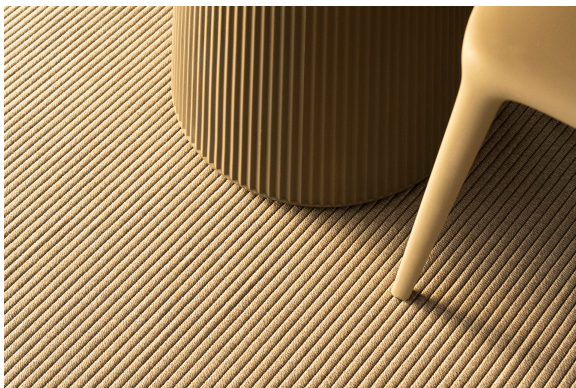

Gatsby base ø40x25 s50

by Ramón Esteve

The Gatsby collection, designed by Ramón Esteve for Vondom, is reminiscent of Art Déco lighting. Those roaring twenties. “Something new, extraordinary, beautiful, simple but sophisticatedly designed” said Francis Scott Fitzgerald of his goals for the novel he was about to write. The Great Gatsby was born in a time of prosperity, parties and excess. It was called “The American Dream”.

khaki

taupe

ecru

beige

Matt Polyethylene

Ambients

VONDOM