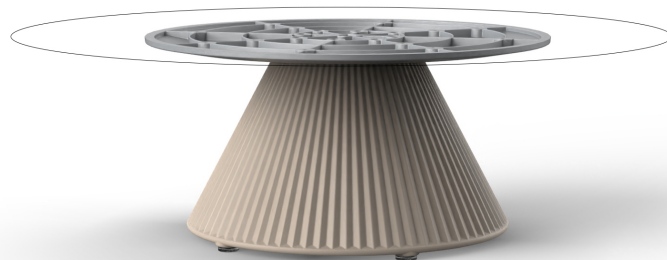

Gatsby base ø40x25 s50

by Ramón Esteve

The Gatsby collection, elegantly designed by Ramón Esteve for Vondom, embodies the essence of Art Deco-inspired outdoor living. Influenced by the lavish parties and opulent lifestyle of the Roaring Twenties, this collection embodies a blend of modernity and timeless sophistication.

“Something new, extraordinary, beautiful, simple but sophisticatedly designed” said Francis Scott Fitzgerald of his goals for the novel he was about to write, *The Great Gatsby* was born in a time of prosperity, parties and excess. It was called “The American Dream”.