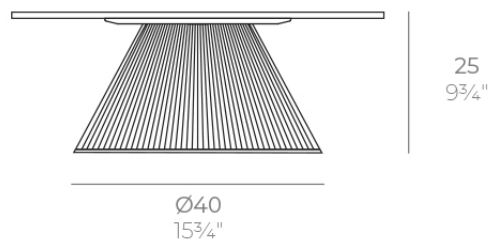

Info

Description

The Gatsby tables, designed by Ramón Esteve for Vondom, evoke the essence of Art Deco and the opulence of the 1920s. Available with a polyethylene base in circular or square shapes, these tables stand out for their versatility and elegance.

Weight: 2.38 Kg

GATSBY Mesa Base Redonda Ø40x25cm S30
GATSBY Round Base Table Ø40x25cm S30
ref. 54440

TABLE TOP - SOBRE

- Ø50 cm
Ø19 1/4"
- Ø59 cm
Ø23 1/4"
- Ø69 cm
Ø27 1/4"

Finishes

finishes

BASIC

Ref. 54440