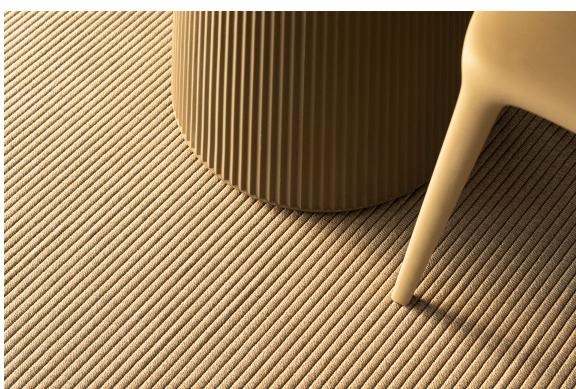

Gatsby base ø40x25 s30

by Ramón Esteve

The Gatsby collection, designed by Ramón Esteve for Vondom, is reminiscent of Art Déco lighting. Those roaring twenties. “Something new, extraordinary, beautiful, simple but sophisticatedly designed” said Francis Scott Fitzgerald of his goals for the novel he was about to write. The Great Gatsby was born in a time of prosperity, parties and excess. It was called “The American Dream”.

Info

Description

The Gatsby tables, designed by Ramón Esteve for Vondom, evoke the essence of Art Deco and the opulence of the 1920s. Available with a polyethylene base in circular or square shapes, these tables stand out for their versatility and elegance.

khaki

taupe

ecru

beige

Matt Polyethylene

Ambients

VONDOM