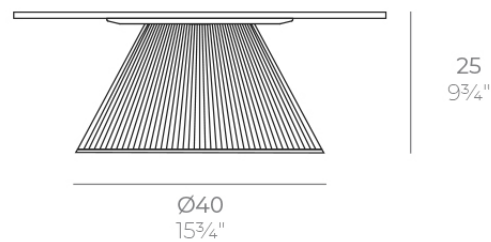

Gatsby base ø40x25 s30

by Ramón Esteve

The Gatsby collection, designed by Ramón Esteve for Vondom, is reminiscent of Art Déco lighting. Those roaring twenties. “Something new, extraordinary, beautiful, simple but sophisticatedly designed” said Francis Scott Fitzgerald of his goals for the novel he was about to write. The Great Gatsby was born in a time of prosperity, parties and excess. It was called “The American Dream”.

Info

Description

The Gatsby tables, designed by Ramón Esteve for Vondom, evoke the essence of Art Deco and the opulence of the 1920s. Available with a polyethylene base in circular or square shapes, these tables stand out for their versatility and elegance.

Weight: 2.38 Kg

GATSBY Mesa Base Redonda Ø40x25cm S30
GATSBY Round Base Table Ø40x25cm S30
ref. 54440

TABLE TOP - SOBRE

- Ø50 cm
Ø19 1/4"
- Ø59 cm
Ø23 1/4"
- Ø69 cm
Ø27 1/4"

Combinations

- 1 x 54606 Sofá Brazo Derecho - Sectional Sofa Right
- 1 x 54405 Sofá Brazo Izquierdo - Sectional Sofa Left
- 1 x 54404 Sofá Módulo Central - Sectional Armless
- 2 x 54407 Sofá Módulo Esquina Curva 45° - Sectional Round Corner 45°
- 1 x 54408 Módulo Puff - Sectional Puff
- 1 x 54441 + 1 x 66127 Mesa Baja Ø70 cm - Ø79 cm Low Table