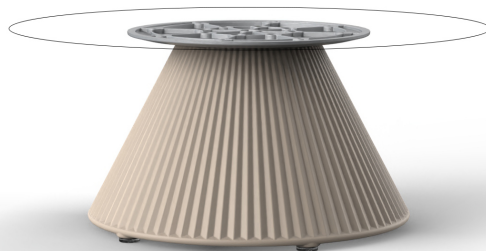

Gatsby base ø40x25 s30

by Ramón Esteve

The Gatsby collection, designed by Ramón Esteve for Vondom, is reminiscent of Art Déco lighting. Those roaring twenties. “Something new, extraordinary, beautiful, simple but sophisticatedly designed” said Francis Scott Fitzgerald of his goals for the novel he was about to write. The Great Gatsby was born in a time of prosperity, parties and excess. It was called “The American Dream”.

Info

Description

The Gatsby tables, designed by Ramón Esteve for Vondom, evoke the essence of Art Deco and the opulence of the 1920s. Available with a polyethylene base in circular or square shapes, these tables stand out for their versatility and elegance.

Weight: 2.38 Kg

GATSBY Mesa Base Redonda Ø40x25cm S30
GATSBY Round Base Table Ø40x25cm S30
ref. 54440

TABLE TOP - SOBRE

- Ø50 cm
Ø19 1/4"
- Ø59 cm
Ø23 1/4"
- Ø69 cm
Ø27 1/4"

Combinations

- 1 x 54606 Sofá Brazo Derecho - Sectional Sofa Right
- 1 x 54405 Sofá Brazo Izquierdo - Sectional Sofa Left
- 1 x 54404 Sofá Módulo Central - Sectional Armless
- 2 x 54407 Sofá Módulo Esquina Curva 45° - Sectional Round Corner 45°
- 1 x 54408 Módulo Puff - Sectional Puff
- 1 x 54441 + 1 x 66127 Mesa Baja Ø70 cm - Ø79 cm Low Table