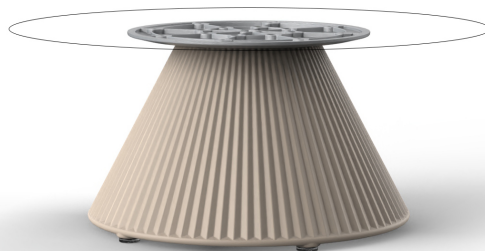

Gatsby base ø40x25 s30

by Ramón Esteve

The Gatsby collection, elegantly designed by Ramón Esteve for Vondom, embodies the essence of Art Deco-inspired outdoor living. Influenced by the lavish parties and opulent lifestyle of the Roaring Twenties, this collection embodies a blend of modernity and timeless sophistication.

“Something new, extraordinary, beautiful, simple but sophisticatedly designed” said Francis Scott Fitzgerald of his goals for the novel he was about to write, *The Great Gatsby* was born in a time of prosperity, parties and excess. It was called “The American Dream”.

Info

Description

The Gatsby tables, designed by Ramón Esteve for Vondom, evoke the essence of Art Deco and the opulence of the 1920s. Available with a polyethylene base in circular or square shapes, these tables stand out for their versatility and elegance.

Weight: 2.38 Kg

GATSBY Mesa Base Redonda Ø40x25cm S30
GATSBY Round Base Table Ø40x25cm S30
ref. 54440

TABLE TOP - SOBRE

- Ø50 cm
Ø19 1/4"
- Ø59 cm
Ø23 1/4"
- Ø69 cm
Ø27 1/4"

Finishes

finishes

BASIC

Ref. 54440