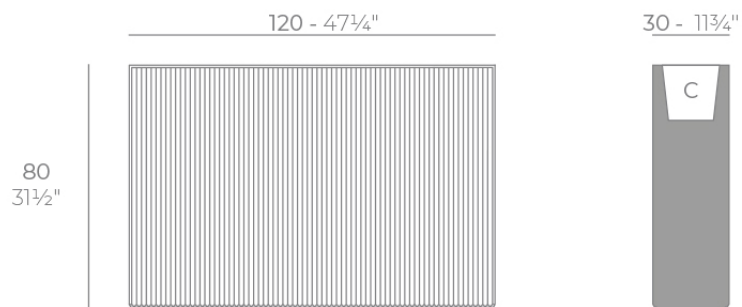

## Gatsby wall 120x30x80

by Ramón Esteve

The Gatsby collection, designed by Ramón Esteve for Vondom, is reminiscent of Art Déco lighting. Those roaring twenties. “Something new, extraordinary, beautiful, simple but sophisticatedly designed” said Francis Scott Fitzgerald of his goals for the novel he was about to write. The Great Gatsby was born in a time of prosperity, parties and excess. It was called “The American Dream”.

### Description

Weight: 23 Kg

GATSBY Wall  
GATSBY Wall  
ref. 54436  
C= 115x25x23 45 1/4"x9 3/4"x9"  
53 L  
14Gal