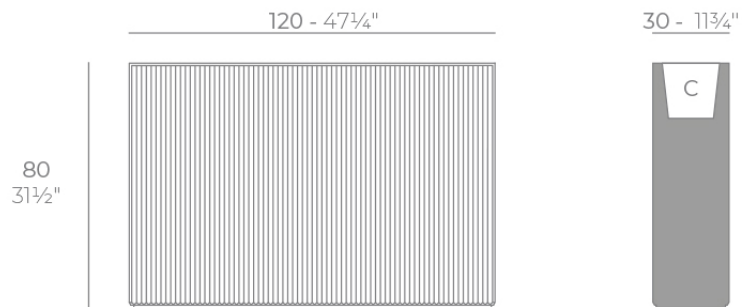

Info

Description

Weight: 23 Kg

GATSBY Wall
GATSBY Wall
ref. 54436
C= 115x25x23 45 1/4"x9 3/4"x9"
53 L
14Gal

Finishes

finishes

BASIC

Ref. 54436A