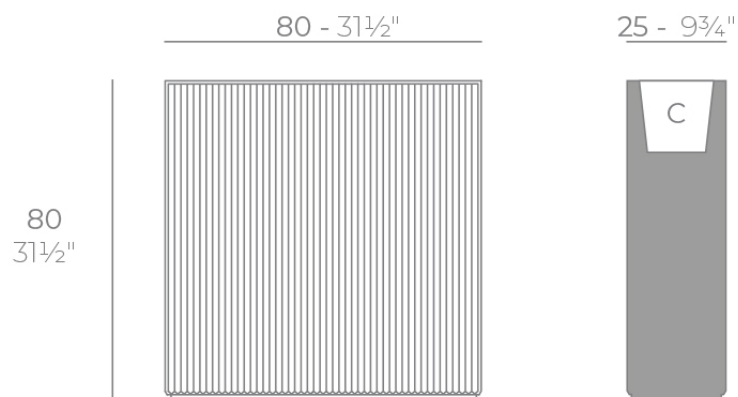

Gatsby wall 80x25x80

by Ramón Esteve

The Gatsby collection, designed by Ramón Esteve for Vondom, is reminiscent of Art Déco lighting. Those roaring twenties. “Something new, extraordinary, beautiful, simple but sophisticatedly designed” said Francis Scott Fitzgerald of his goals for the novel he was about to write. The Great Gatsby was born in a time of prosperity, parties and excess. It was called “The American Dream”.

Info

Description

Weight: 16 Kg

GATSBY Wall
GATSBY Wall
ref. 54435
C= 75x21x23 29 1/2"x8 1/4"x9"
32 L
8 1/2Gal

Finishes

finishes

BASIC

Ref. 54435A