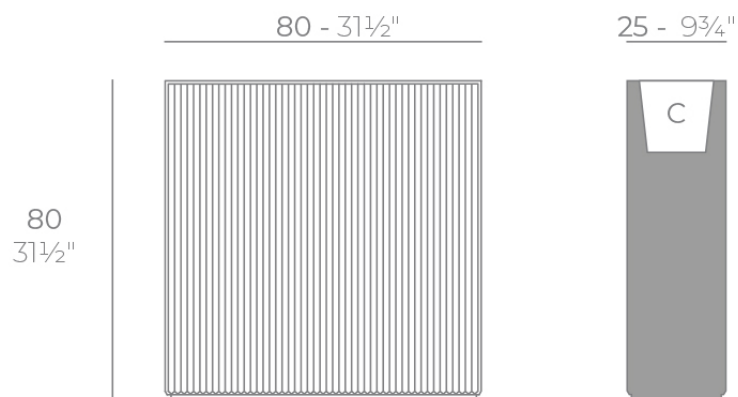

Info

Description

Weight: 16 Kg

GATSBY Wall
GATSBY Wall
ref. 54435
C= 75x21x23 29 1/2"x8 1/4"x9"
32 L
8 1/2Gal