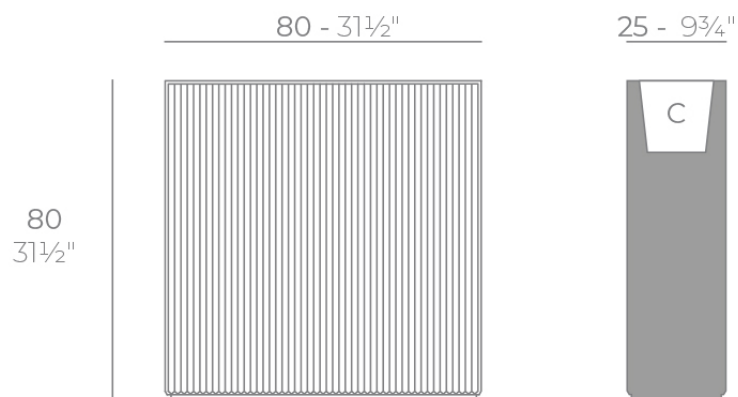

Info

Description

Weight: 16 Kg

GATSBY Wall
GATSBY Wall
ref. 54435
C= 75x21x23 29 1/2"x8 1/4"x9"
32 L
8 1/2Gal

Finishes

finishes

BASIC

Ref. 54435A