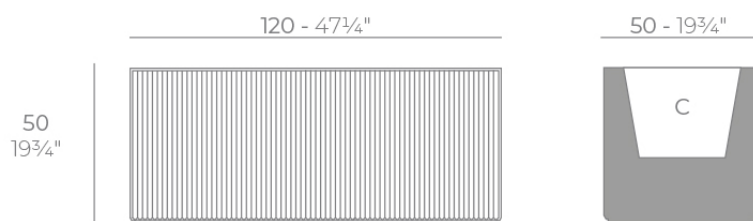

Info

Description

Weight: 21 Kg

GATSBY Jardinera
GATSBY Jardiniera
ref. 54434
C= 110x40x34 43¹/₄"x15³/₄"x13¹/₂"
118 L
31¹/₄Gal

Finishes

finishes

BASIC

Ref. 54434A