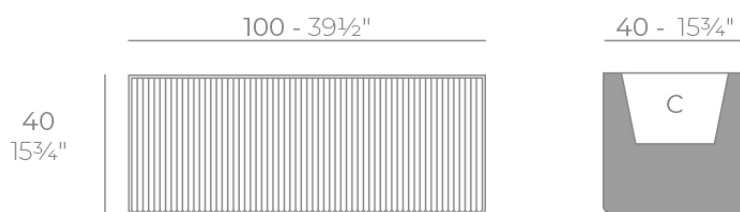

### Description

Weight: 13 Kg

GATSBY Jardinera  
GATSBY Jardiniera  
ref. 54433  
C= 93x32x23 36 1/2"x12 1/2"x9"  
55 L  
14 1/2Gal