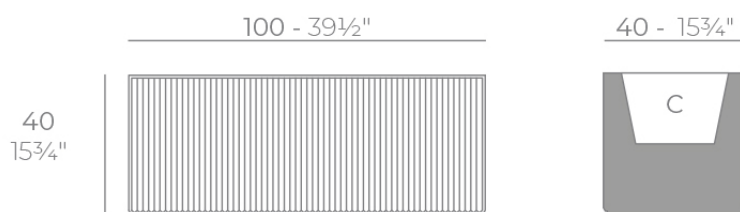

Info

Description

Weight: 13 Kg

GATSBY Jardinera
GATSBY Jardiniera
ref. 54433
C= 93x32x23 36½"x12½"x9"
55 L
14½Gal

Finishes

finishes

BASIC

Ref. 54433A