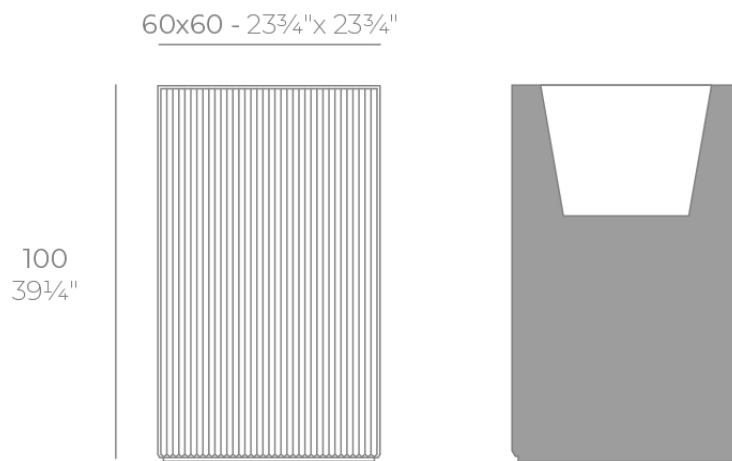

Gatsby prisma planter 60x60x100

by Ramón Esteve

The Gatsby collection, designed by Ramón Esteve for Vondom, is reminiscent of Art Déco lighting. Those roaring twenties. “Something new, extraordinary, beautiful, simple but sophisticatedly designed” said Francis Scott Fitzgerald of his goals for the novel he was about to write. The Great Gatsby was born in a time of prosperity, parties and excess. It was called “The American Dream”.

Info

Description

Weight: 25 Kg

GATSBY Cubo Alto
GATSBY Hight Cube
ref. 54432
C= 48x48x40 20³/₄"x20³/₄"x15³/₄"
62 L
16¹/₂Gal

Finishes

finishes

BASIC

Ref. 54432A