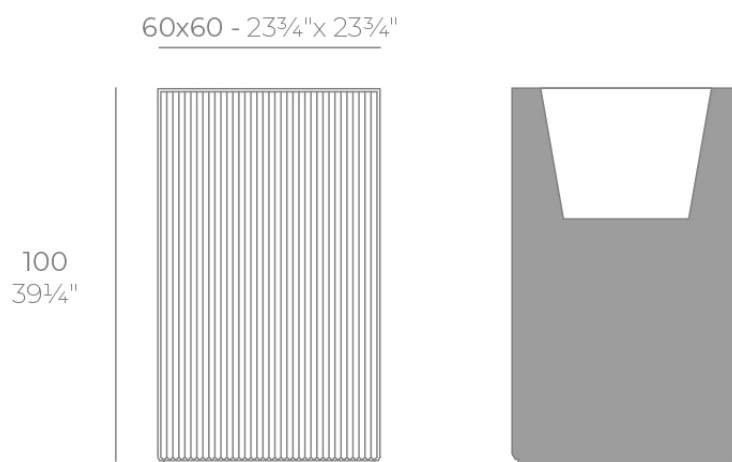

Gatsby prisma planter 60x60x100

by Ramón Esteve

The Gatsby collection, elegantly designed by Ramón Esteve for Vondom, embodies the essence of Art Deco-inspired outdoor living. Influenced by the lavish parties and opulent lifestyle of the Roaring Twenties, this collection embodies a blend of modernity and timeless sophistication.

Info

Description

Weight: 25 Kg

GATSBY Cubo Alto
GATSBY Hight Cube
ref. 54432
C= 48x48x40 20³/₄"x20³/₄"x15³/₄"
62 L
16¹/₂Gal

Finishes

finishes

BASIC

Ref. 54432A