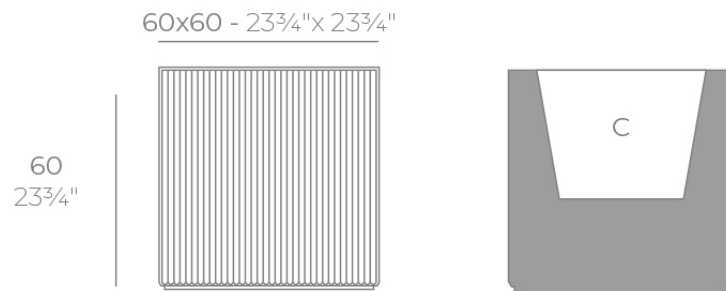

Info

Description

Weight: 18 Kg

GATSBY Cubo
GATSBY Cube
ref. 54431
C= 48x48x34 20³/₄"x20³/₄"x13¹/₂"
53 L
14Gal

Finishes

finishes

BASIC

Ref. 54431A